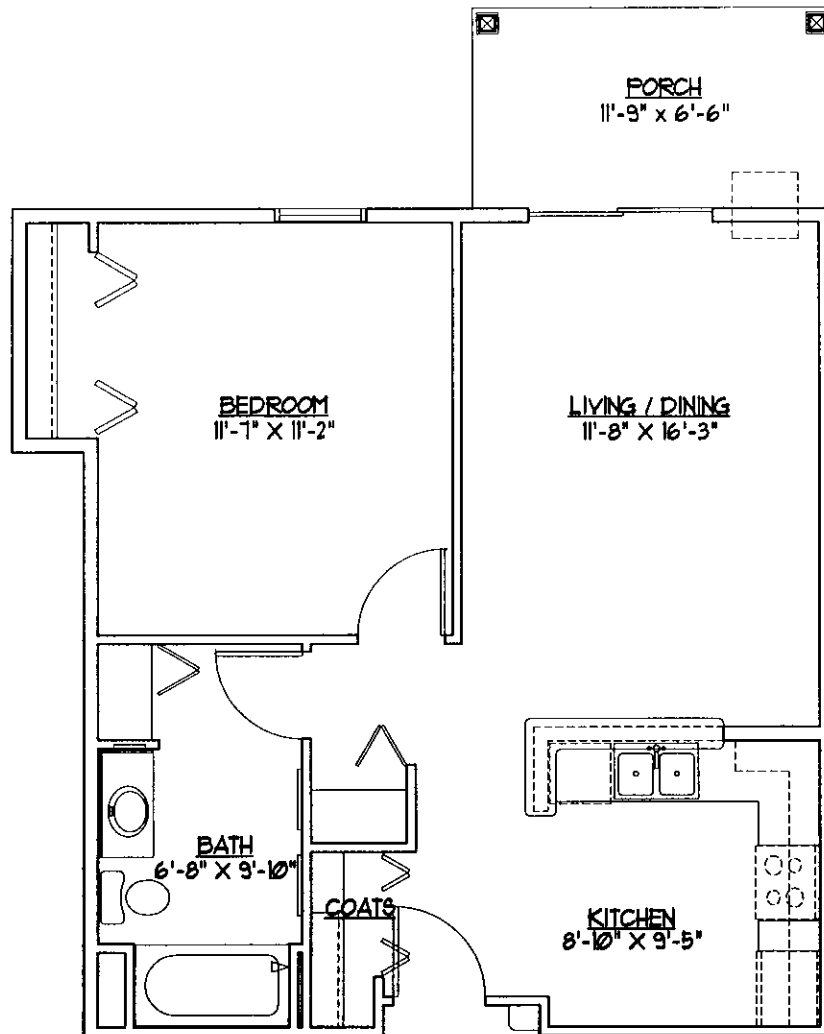

HIGHLAND APARTMENTS SENIOR HOUSING

WATERTOWN, WISCONSIN

Unit D3

One Bedroom with One Bath
672 Square Feet