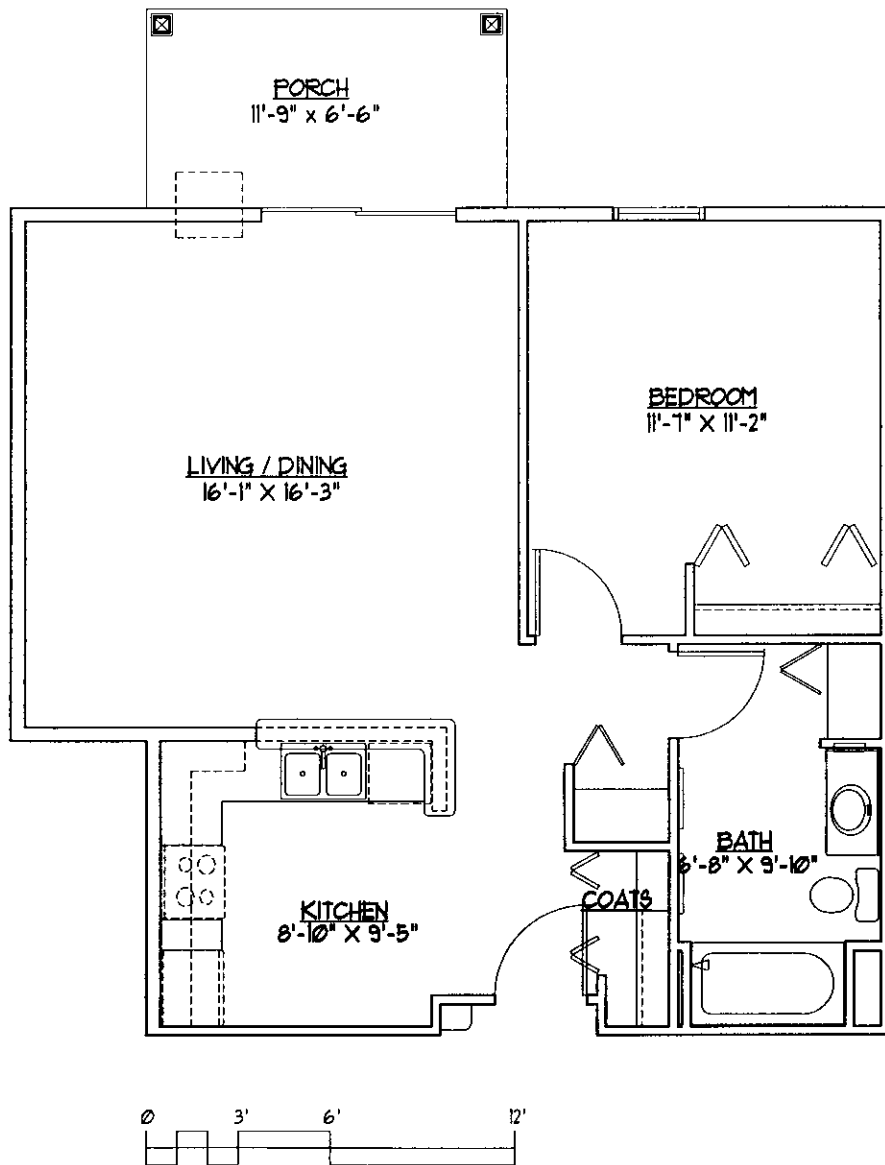

## Unit D4

One Bedroom with One Bath  
729 Square Feet