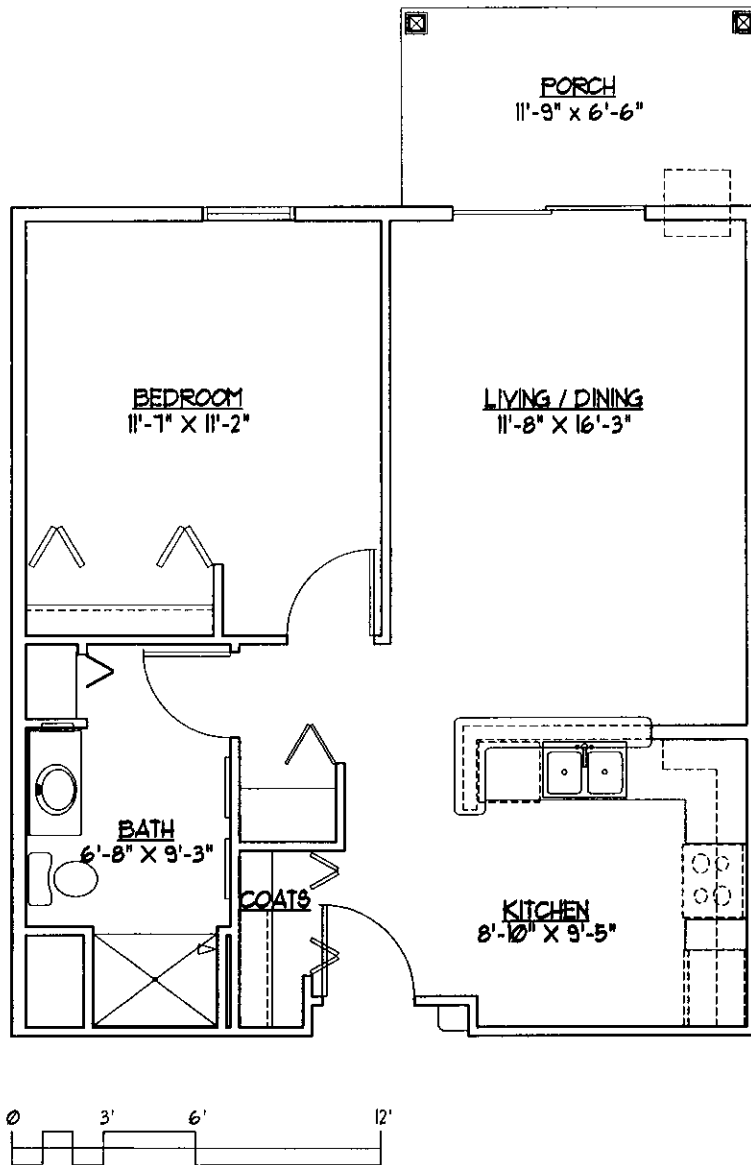

## Unit D (s)

One Bedroom with One Bath  
653 Square Feet