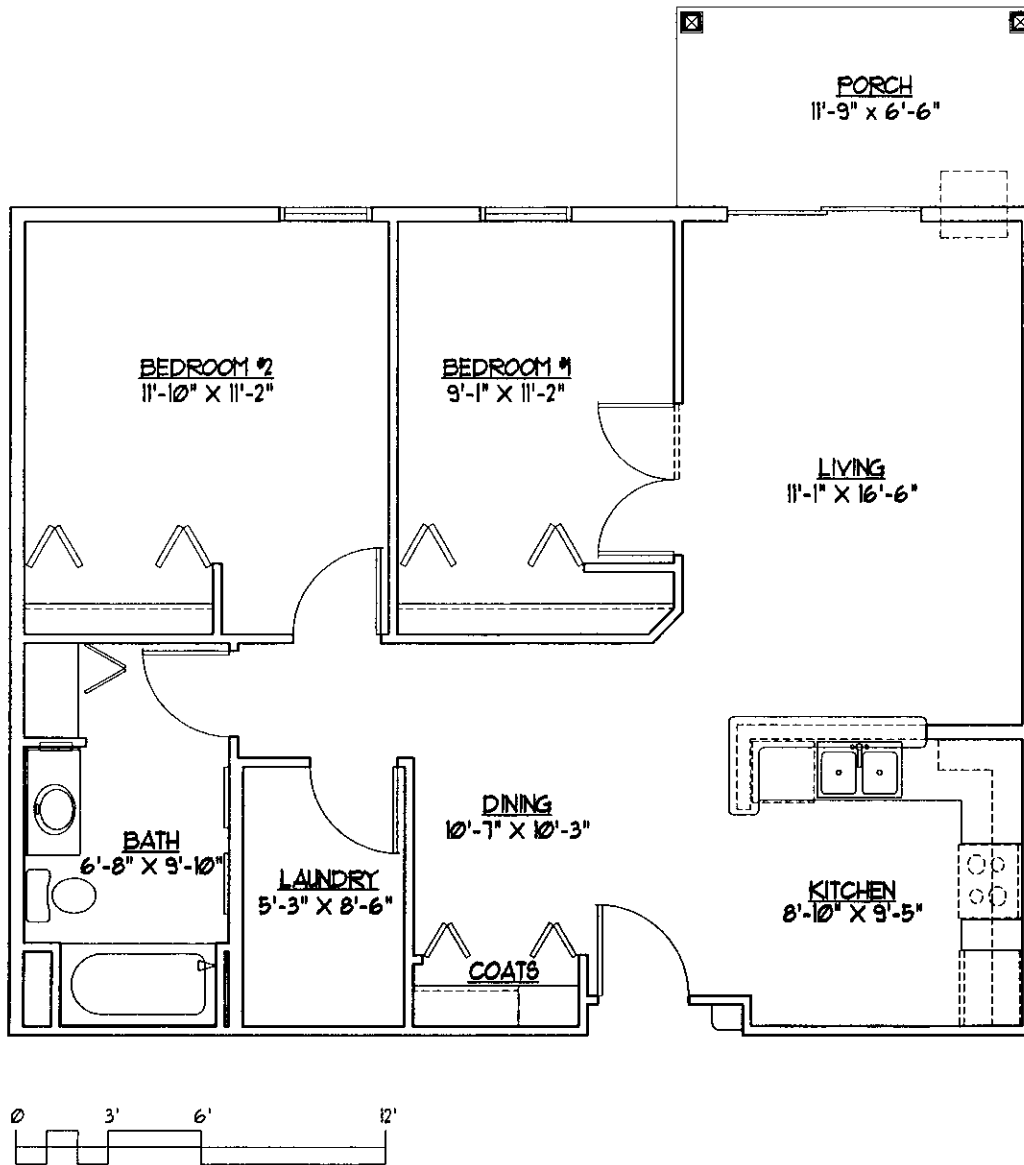

HIGHLAND APARTMENTS SENIOR HOUSING

WATERTOWN, WISCONSIN

Unit F

Two Bedrooms with One Bath
898 Square Feet