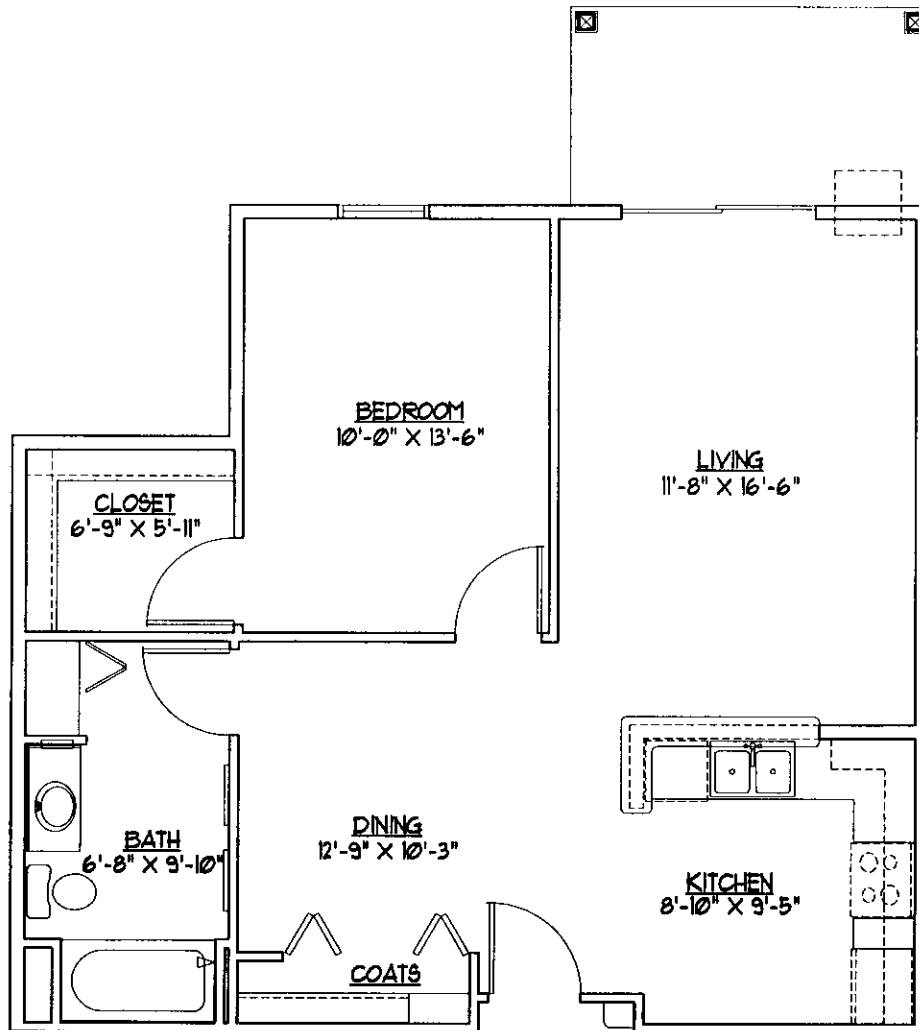

## Unit G

One Bedroom with One Bath  
748 Square Feet