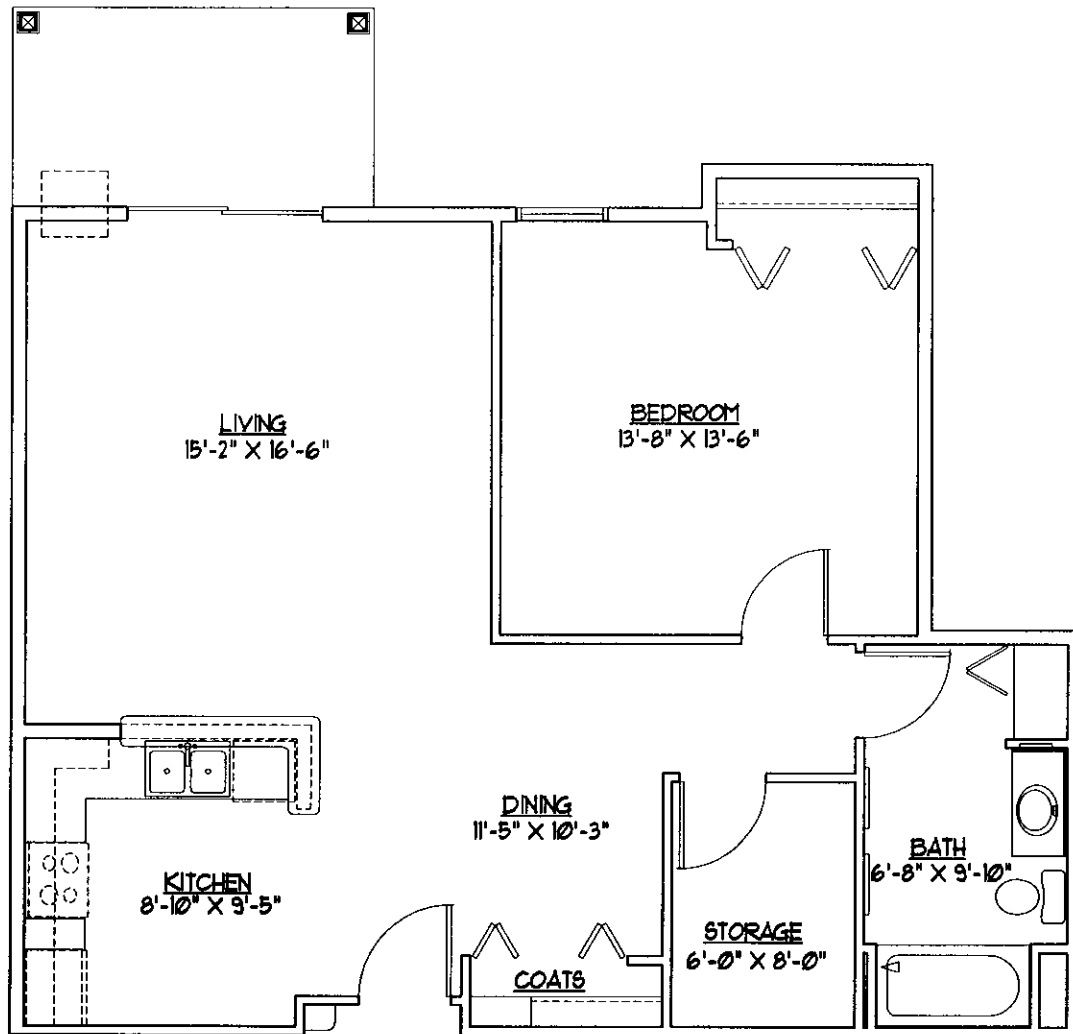

HIGHLAND APARTMENTS SENIOR HOUSING

WATERTOWN, WISCONSIN

Unit G1

One Bedroom with One Bath
878 Square Feet