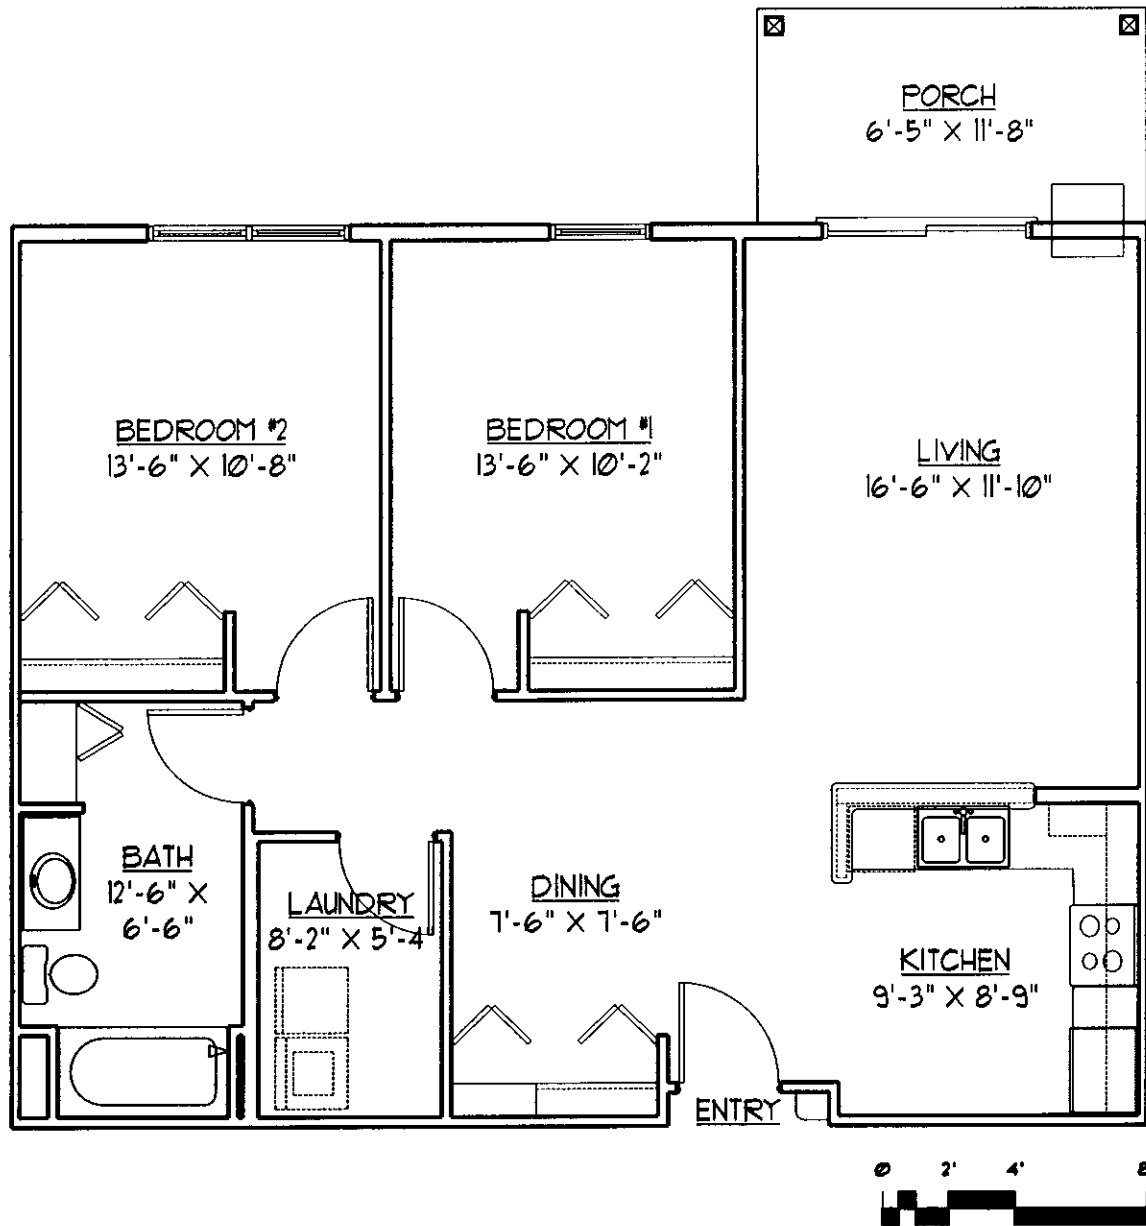

HIGHLAND APARTMENTS II SENIOR HOUSING

1408 MEMORIAL DRIVE
WATERTOWN, WISCONSIN

920 - 261 - 6808

www.horizonseniorservices.com

UNIT A

Two Bedrooms with One Bath
930 Square Feet

7/29/02