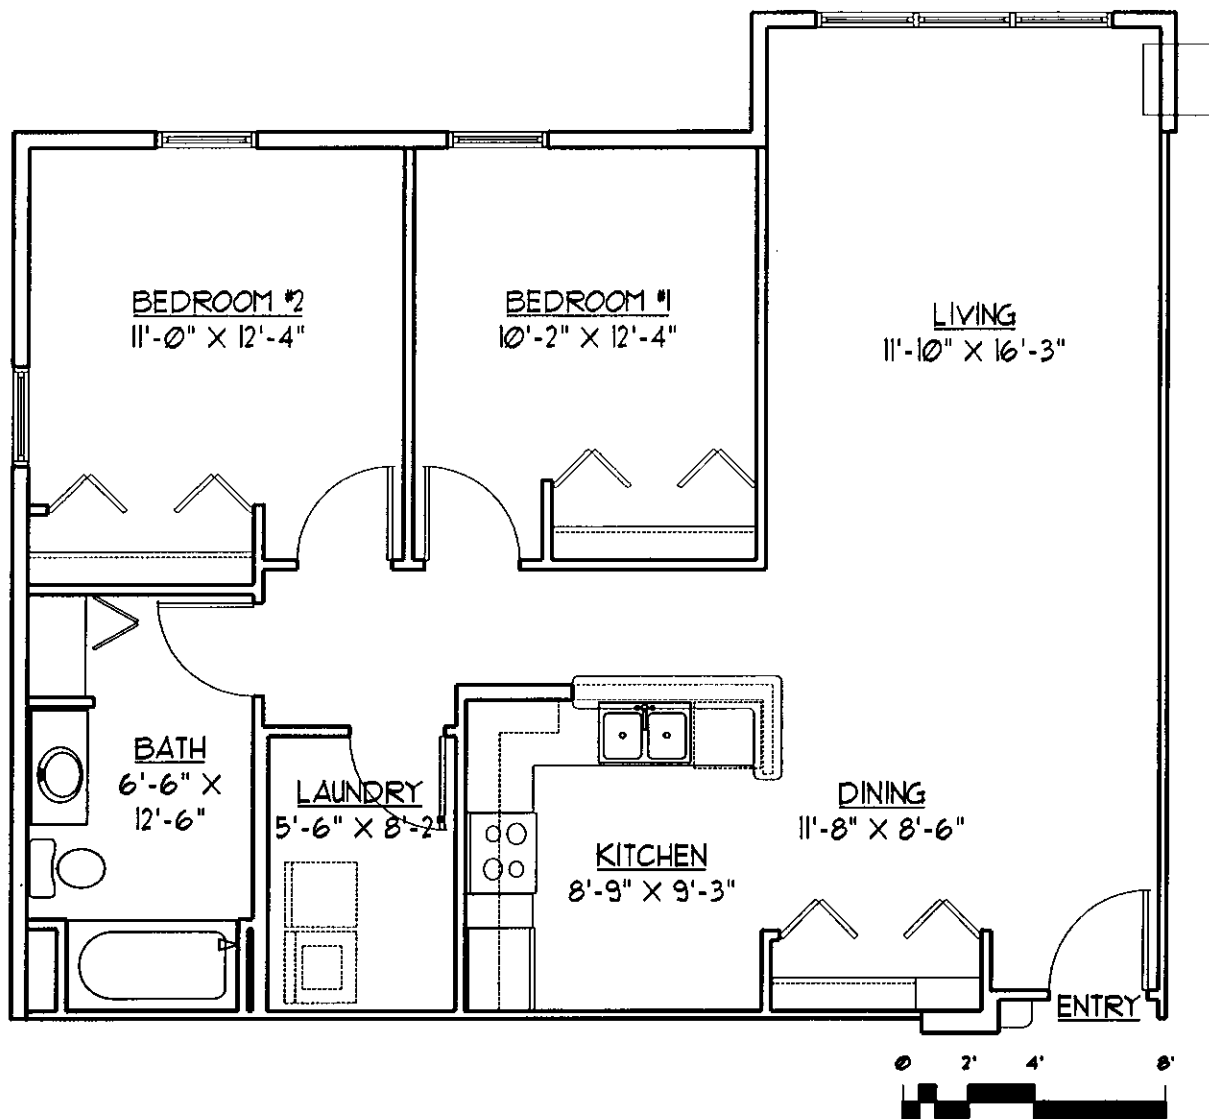

HIGHLAND APARTMENTS II SENIOR HOUSING

1408 MEMORIAL DRIVE
WATERTOWN, WISCONSIN

920 - 261 - 6808

www.horizonseniorservices.com

UNIT A1

Two Bedrooms with One Bath
970 Square Feet

7/29/02