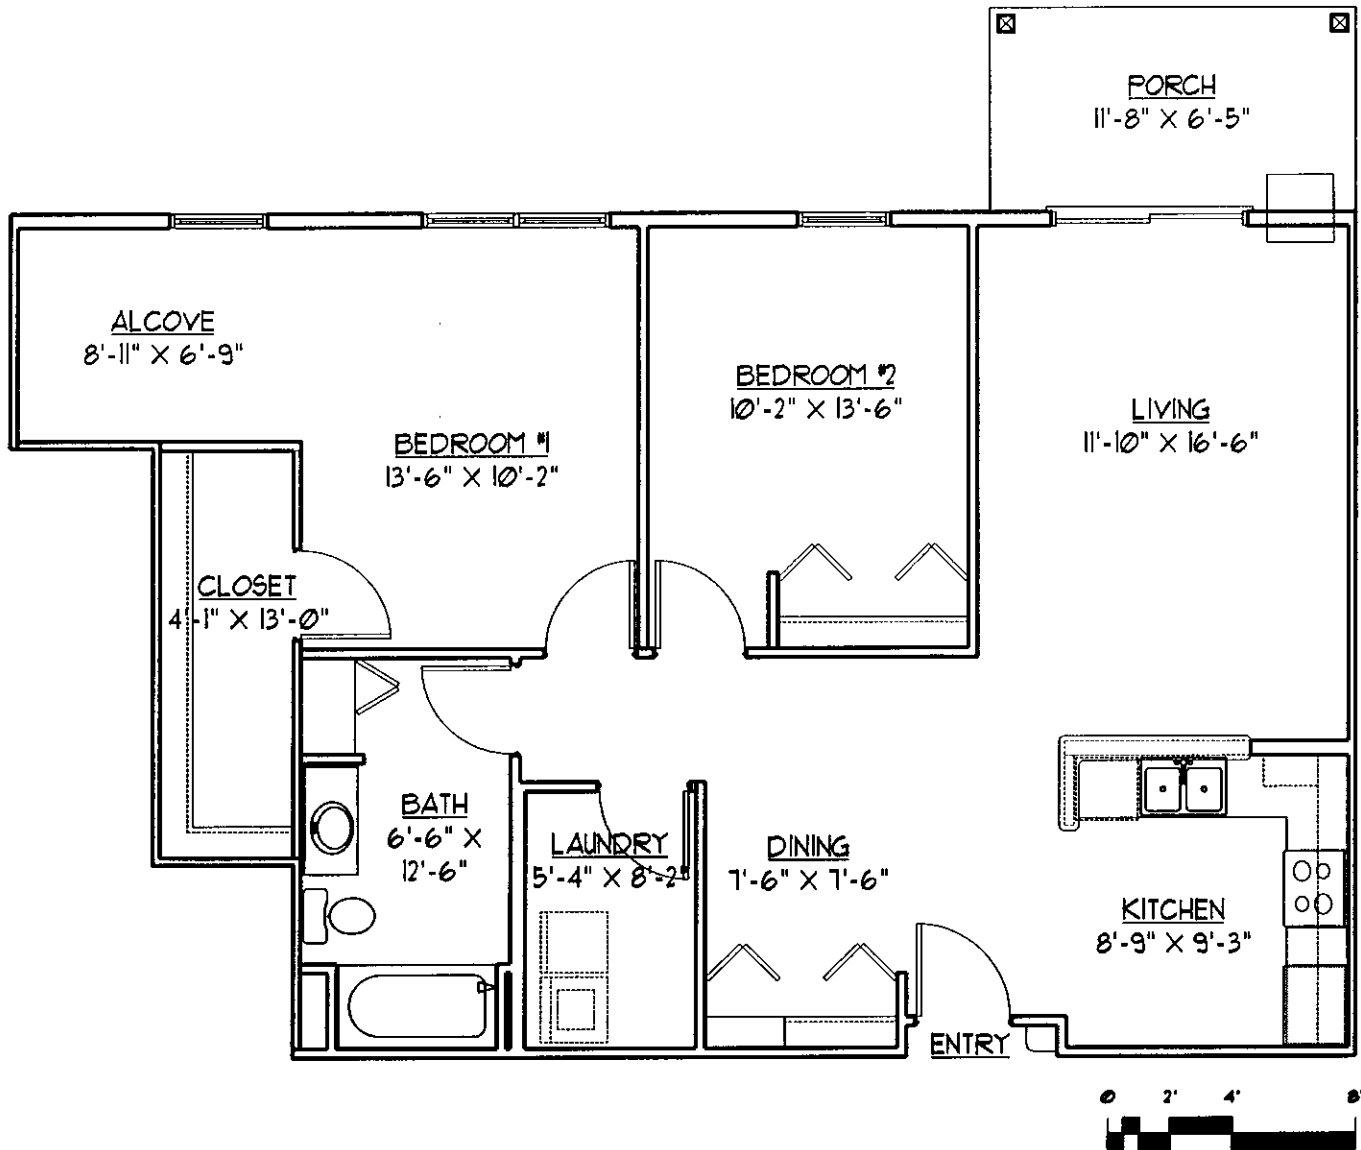

HIGHLAND APARTMENTS II SENIOR HOUSING

1408 MEMORIAL DRIVE
WATERTOWN, WISCONSIN
920 - 261 - 6808
www.horizonseniorservices.com

UNIT A2

Two Bedrooms with One Bath
1050 Square Feet

7/29/02