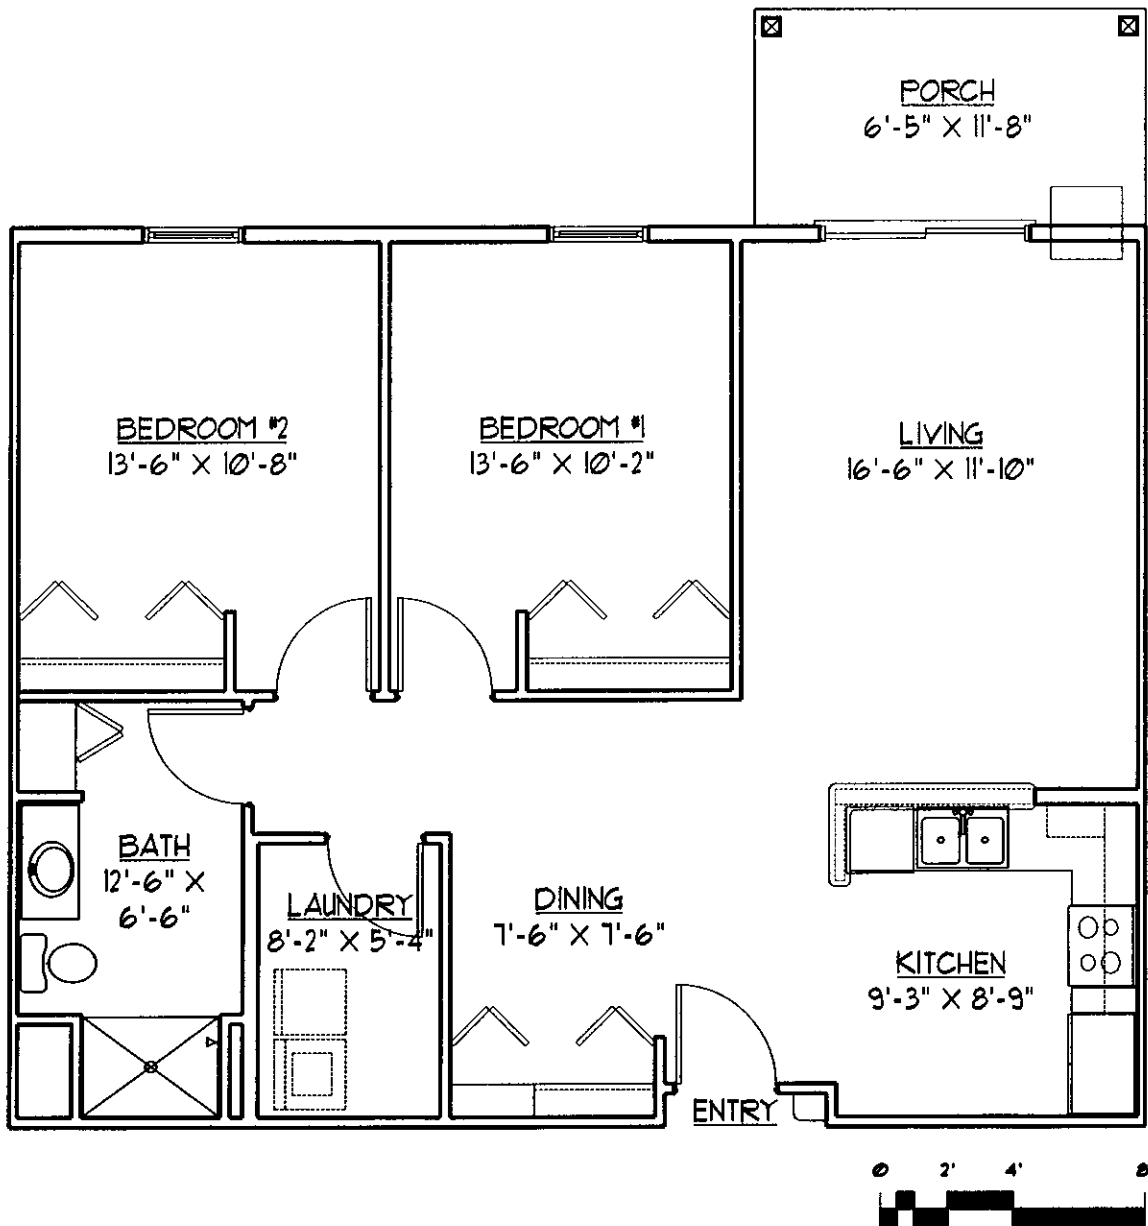

HIGHLAND APARTMENTS II SENIOR HOUSING

1408 MEMORIAL DRIVE
WATERTOWN, WISCONSIN

920 - 261 - 6808

www.horizonseniorservices.com

UNIT A with SHOWER

Two Bedrooms with One Bath
930 Square Feet

7/29/02