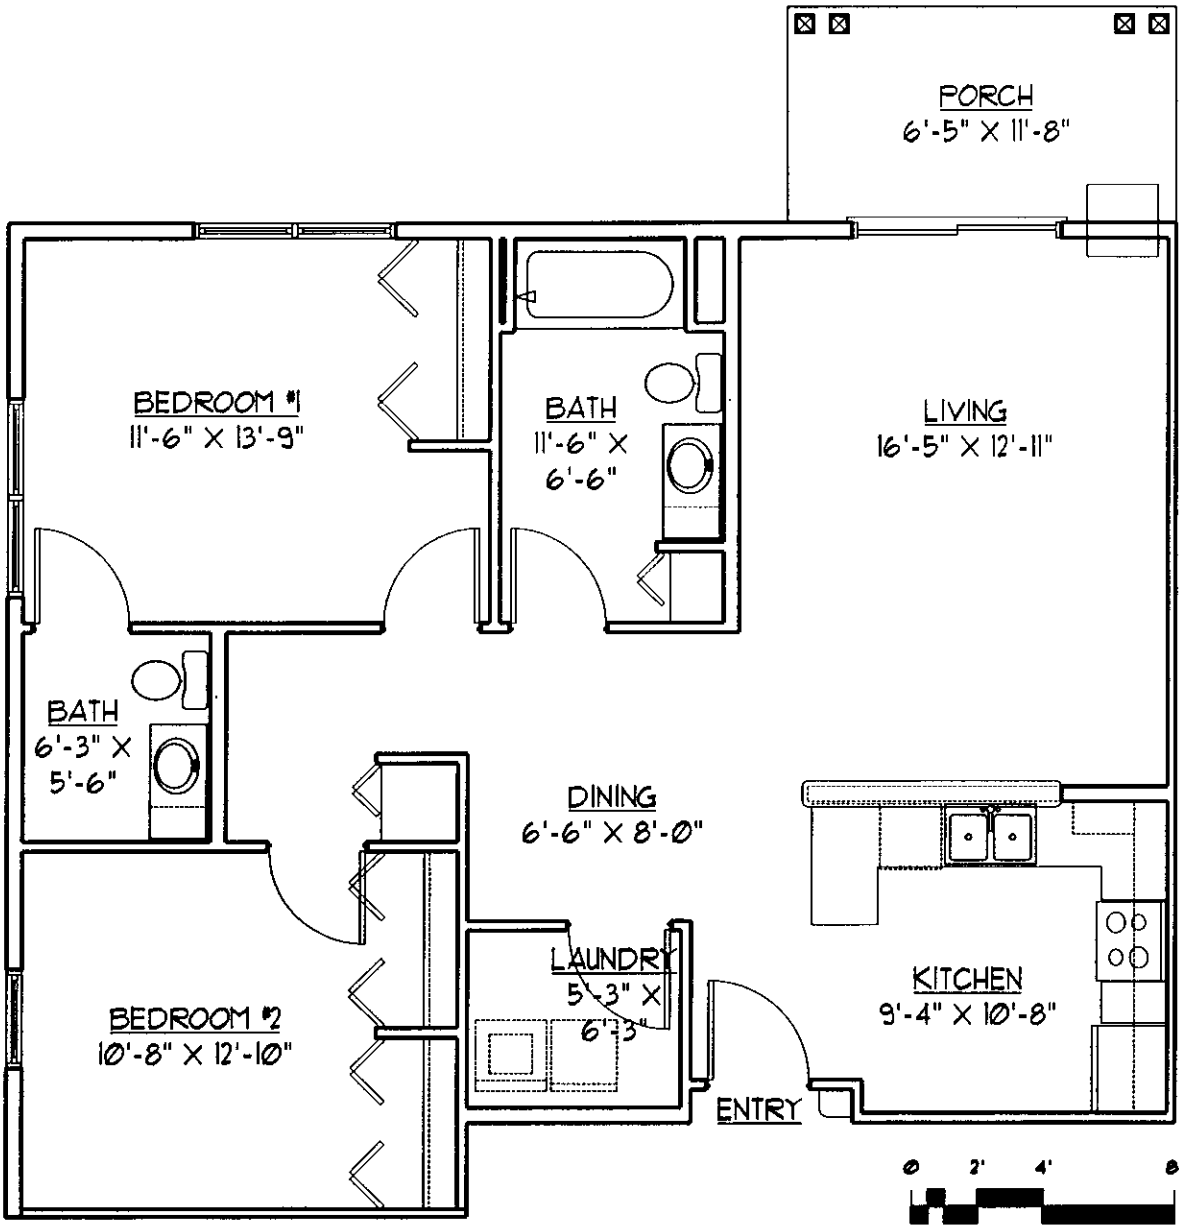

# HIGHLAND APARTMENTS II SENIOR HOUSING

1408 MEMORIAL DRIVE  
WATERTOWN, WISCONSIN  
920 - 261 - 6808  
www.horizonseniorservices.com

## UNIT C

Two Bedrooms with One and One Half Baths  
990 Square Feet

7/29/02