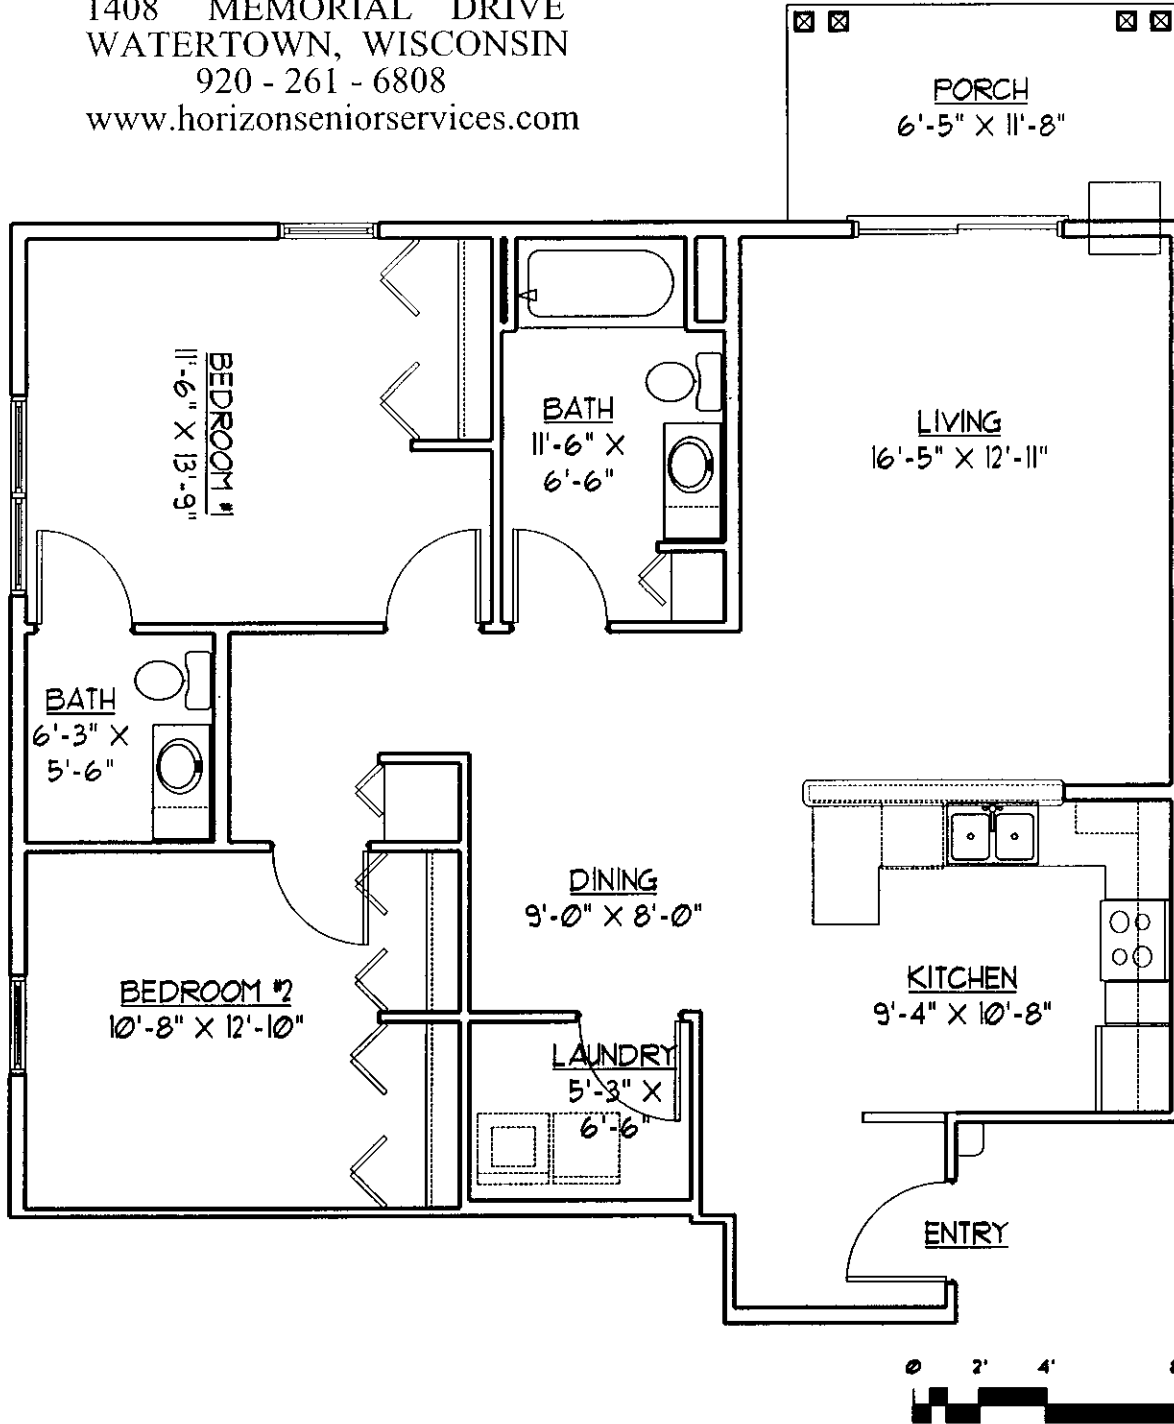

# HIGHLAND APARTMENTS II SENIOR HOUSING

1408 MEMORIAL DRIVE  
WATERTOWN, WISCONSIN  
920 - 261 - 6808  
www.horizonseniorservices.com

## UNIT C1

Two Bedrooms with One and One Half Baths  
1050 Square Feet

7/29/02