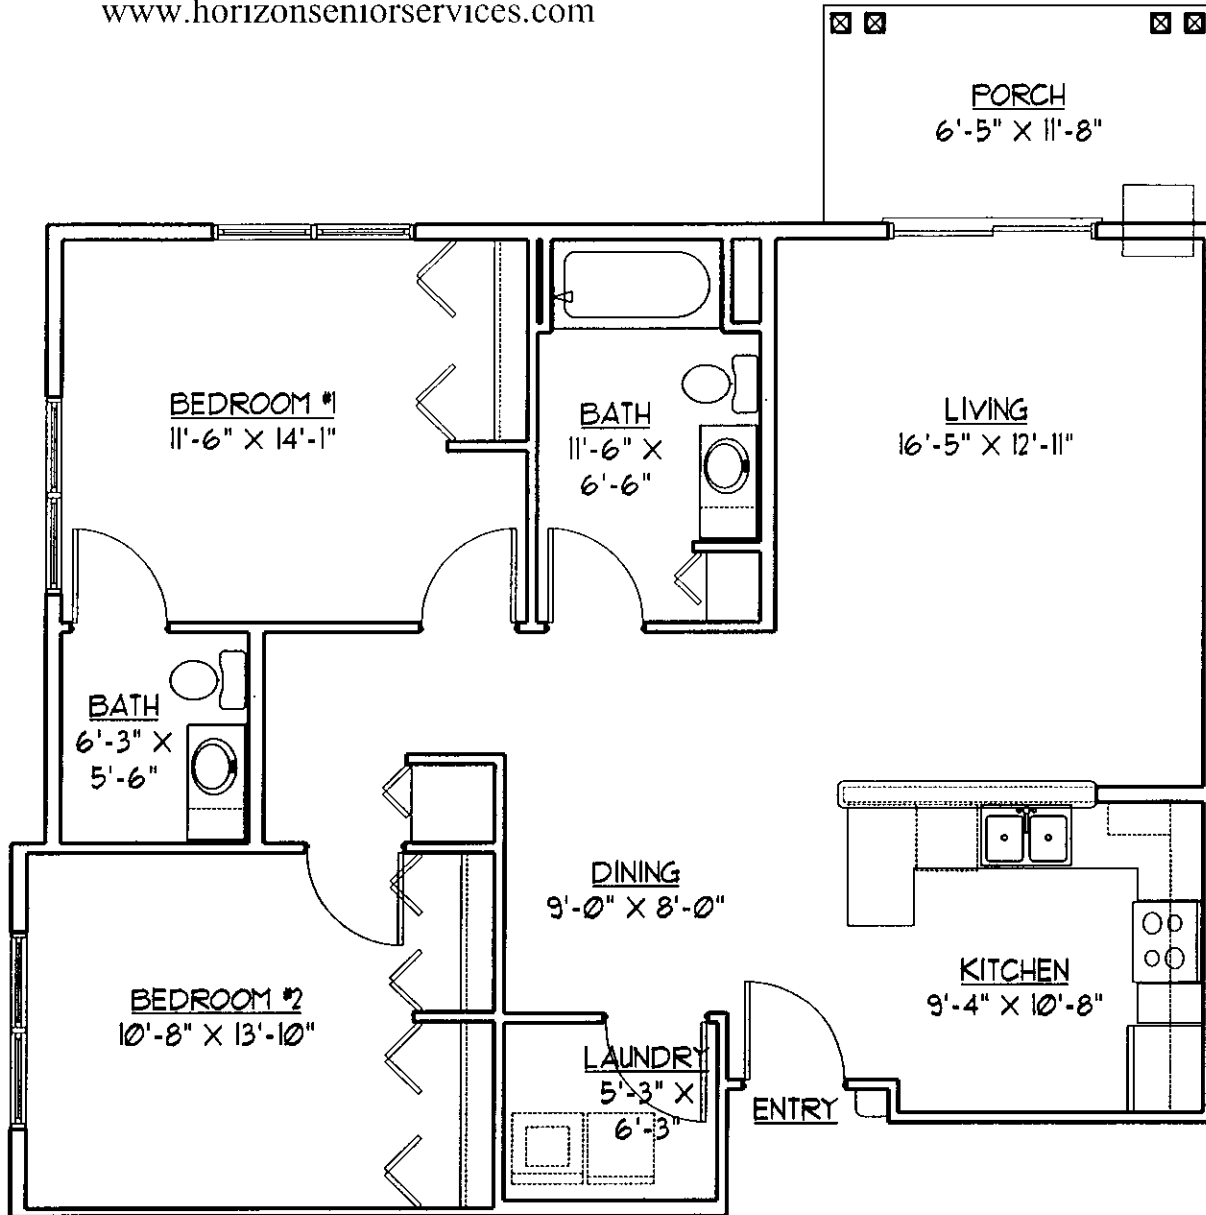

# HIGHLAND APARTMENTS II SENIOR HOUSING

1408 MEMORIAL DRIVE  
WATERTOWN, WISCONSIN

920 - 261 - 6808

[www.horizonseniorservices.com](http://www.horizonseniorservices.com)

## UNIT C2

Two Bedrooms with One and One Half Baths  
1020 Square Feet

7/29/02