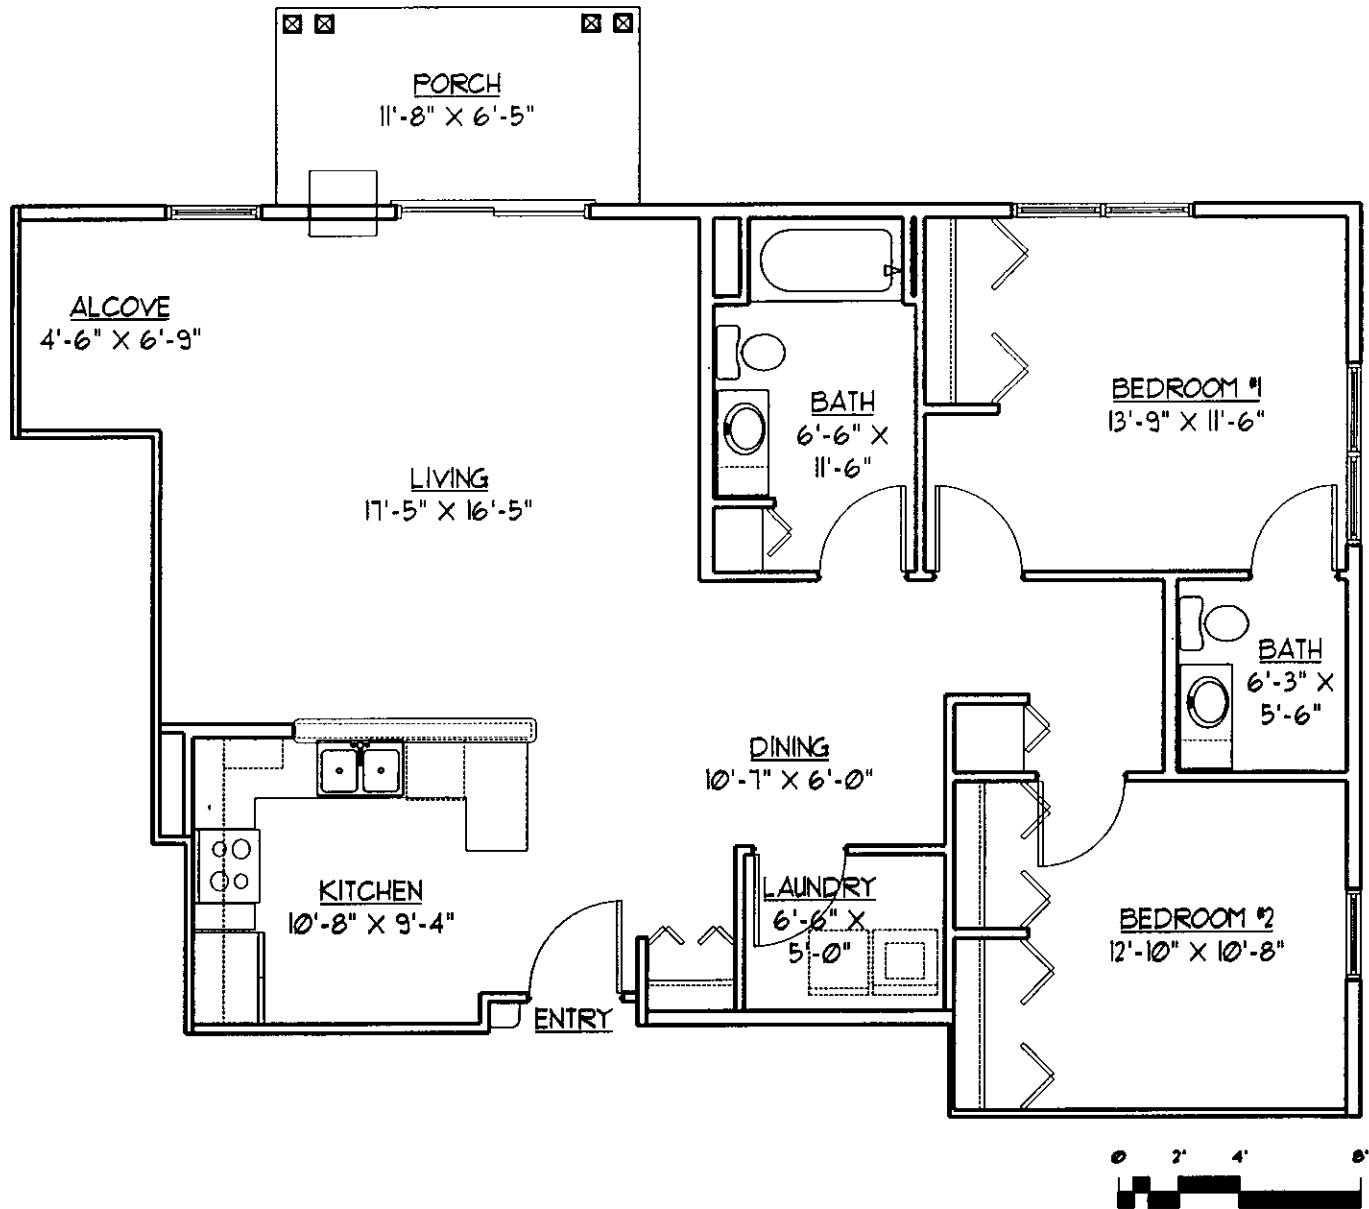

HIGHLAND APARTMENTS II SENIOR HOUSING

1408 MEMORIAL DRIVE
WATERTOWN, WISCONSIN

920 - 261 - 6808

www.horizonseniorservices.com

UNIT C3

Two Bedrooms with One and One Half Baths
1070 Square Feet

7/29/02