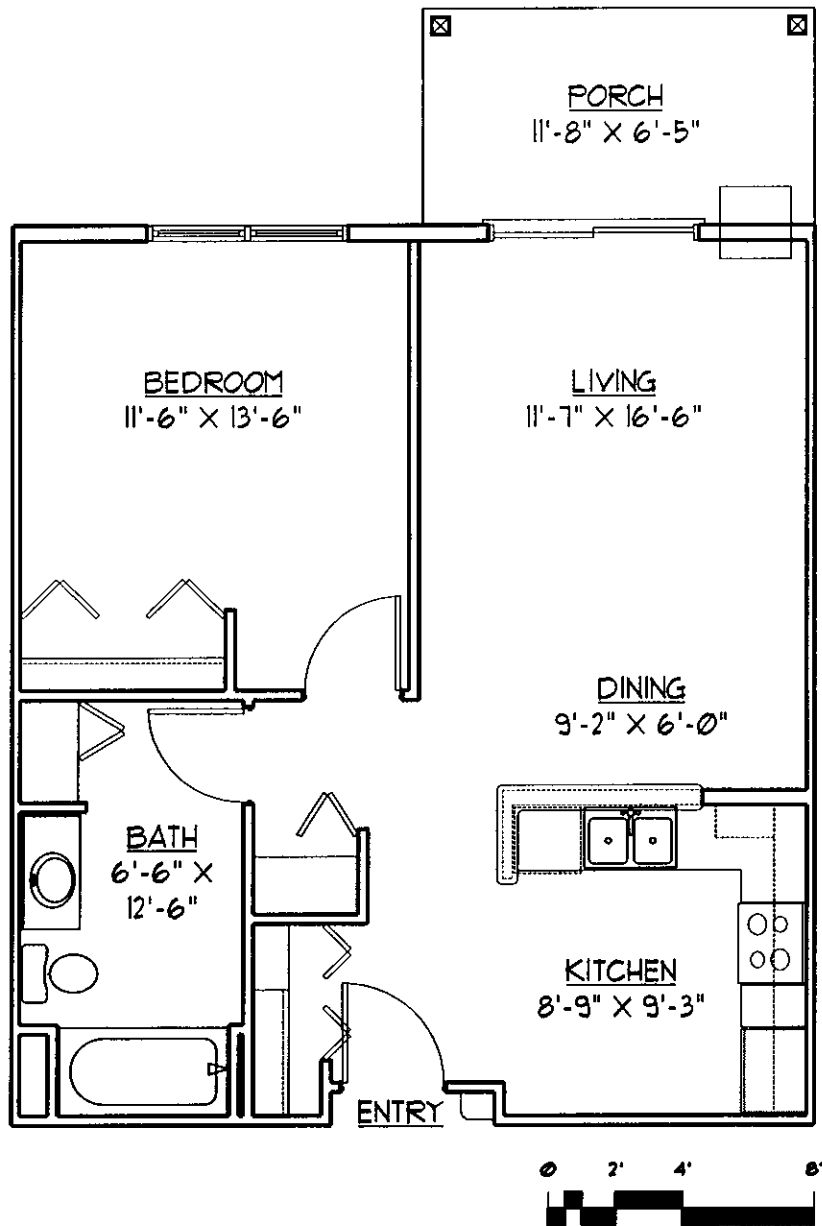

HIGHLAND APARTMENTS II SENIOR HOUSING

1408 MEMORIAL DRIVE
WATERTOWN, WISCONSIN
920 - 261 - 6808

www.horizonseniorservices.com

UNIT D

One Bedroom with One Bath
660 Square Feet

7/29/02