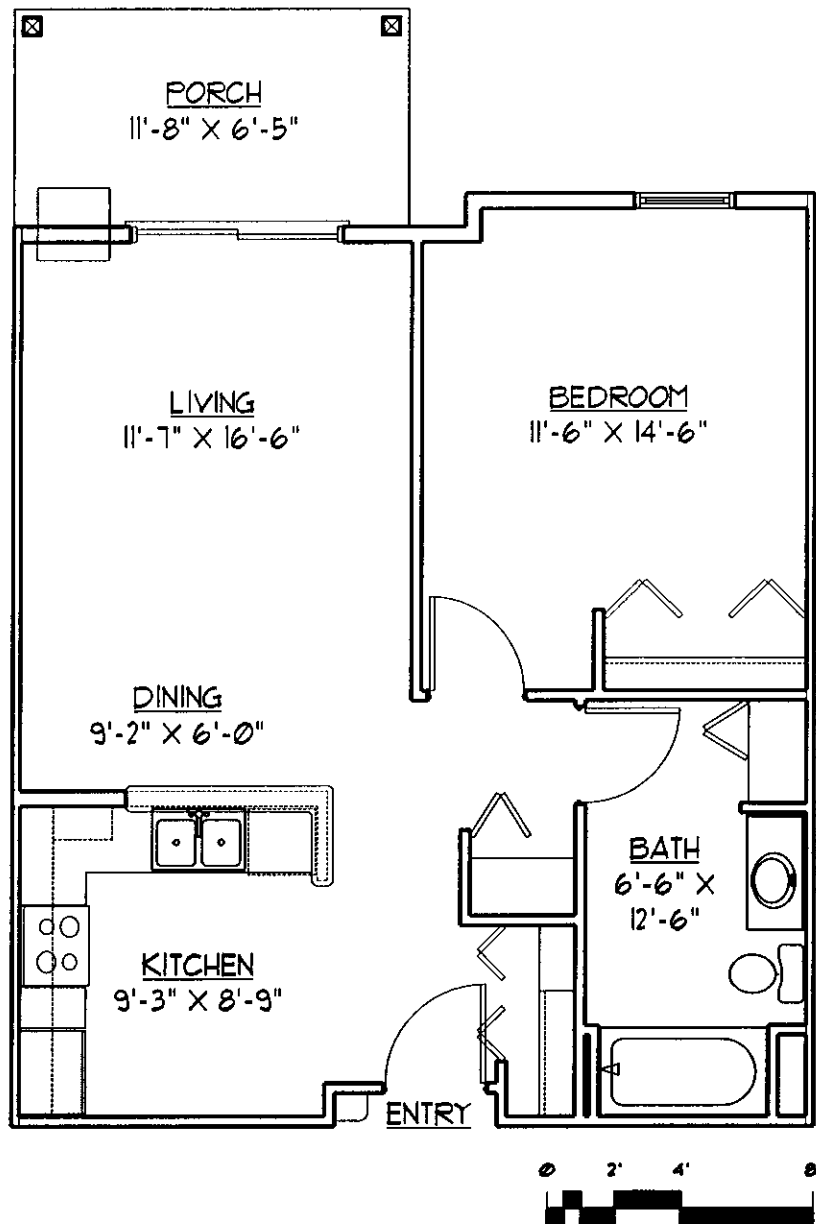

# HIGHLAND APARTMENTS II

### UNIT D1

One Bedroom with One Bath  
670 Square Feet

7/29/02