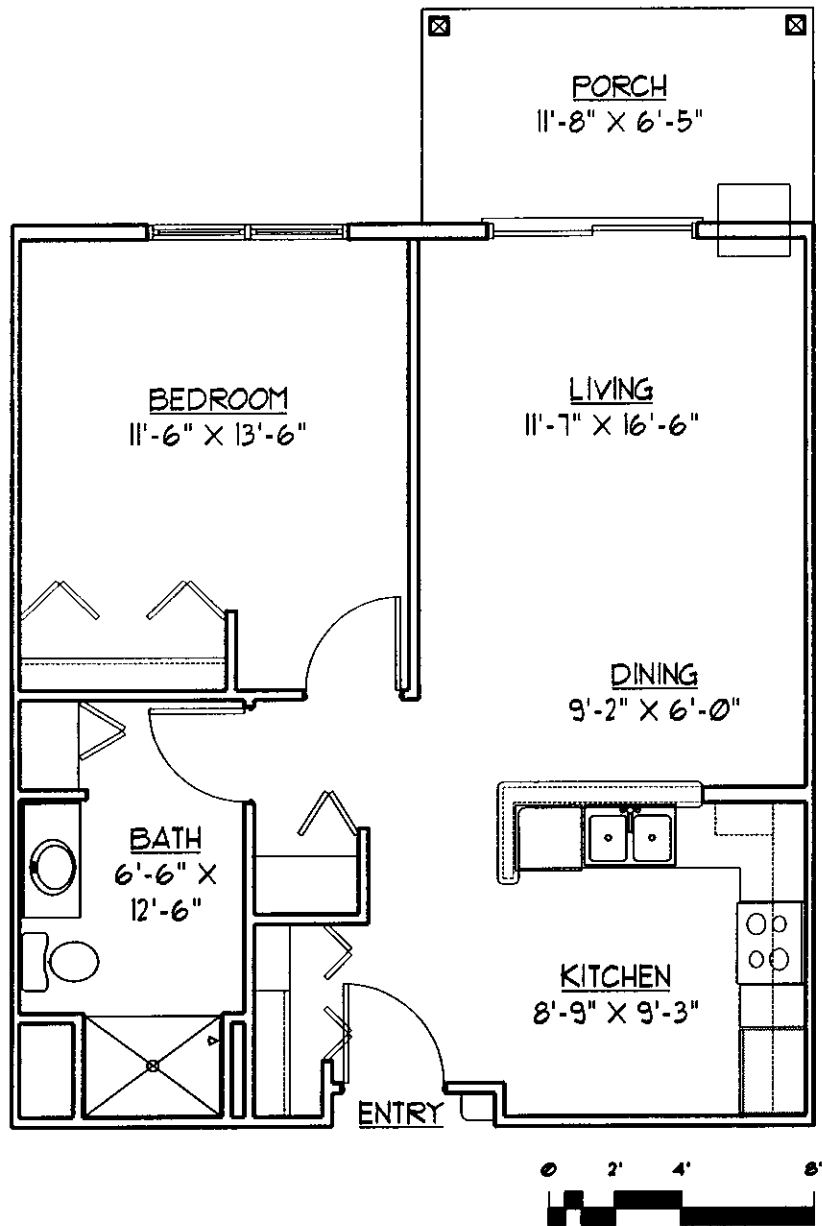

HIGHLAND APARTMENTS II

SENIOR HOUSING

1408 MEMORIAL DRIVE
WATERTOWN, WISCONSIN
920 - 261 - 6808
www.horizonseniorservices.com

UNIT D with SHOWER

One Bedroom with One Bath
660 Square Feet

7/29/02