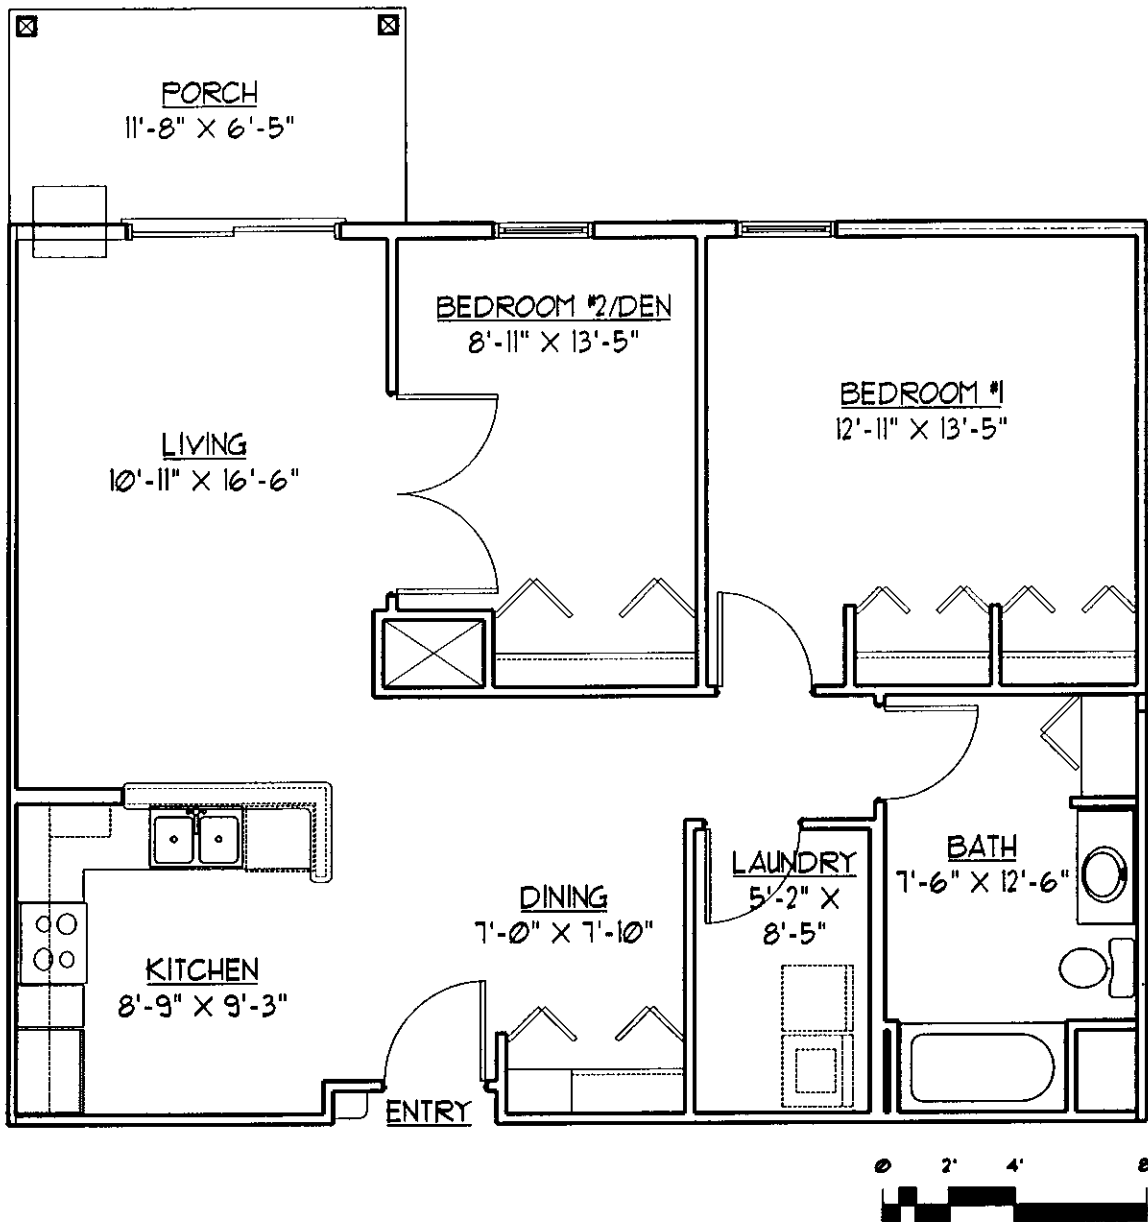

# HIGHLAND APARTMENTS II SENIOR HOUSING

1408 MEMORIAL DRIVE  
WATERTOWN, WISCONSIN

920 - 261 - 6808

[www.horizonseniorservices.com](http://www.horizonseniorservices.com)

## UNIT F

Two Bedrooms with One Bath  
970 Square Feet

7/29/02