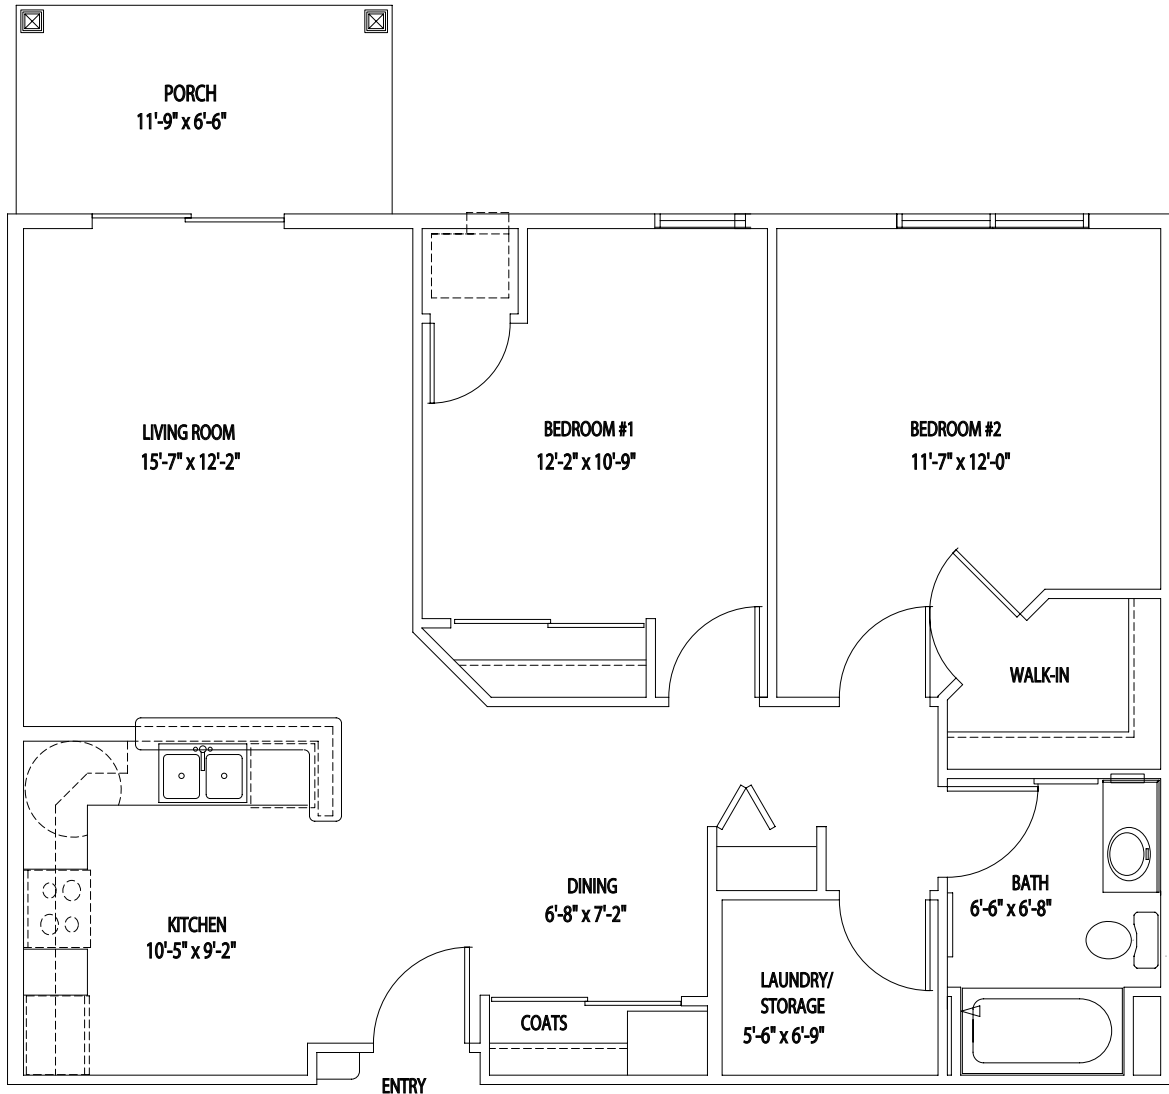

HILLSIDE WOODS II

Apartment Homes for Seniors

3270 Hillside Drive

Delafield, WI 53018

Unit A

Two Bedrooms with One Bath

980 Square Feet