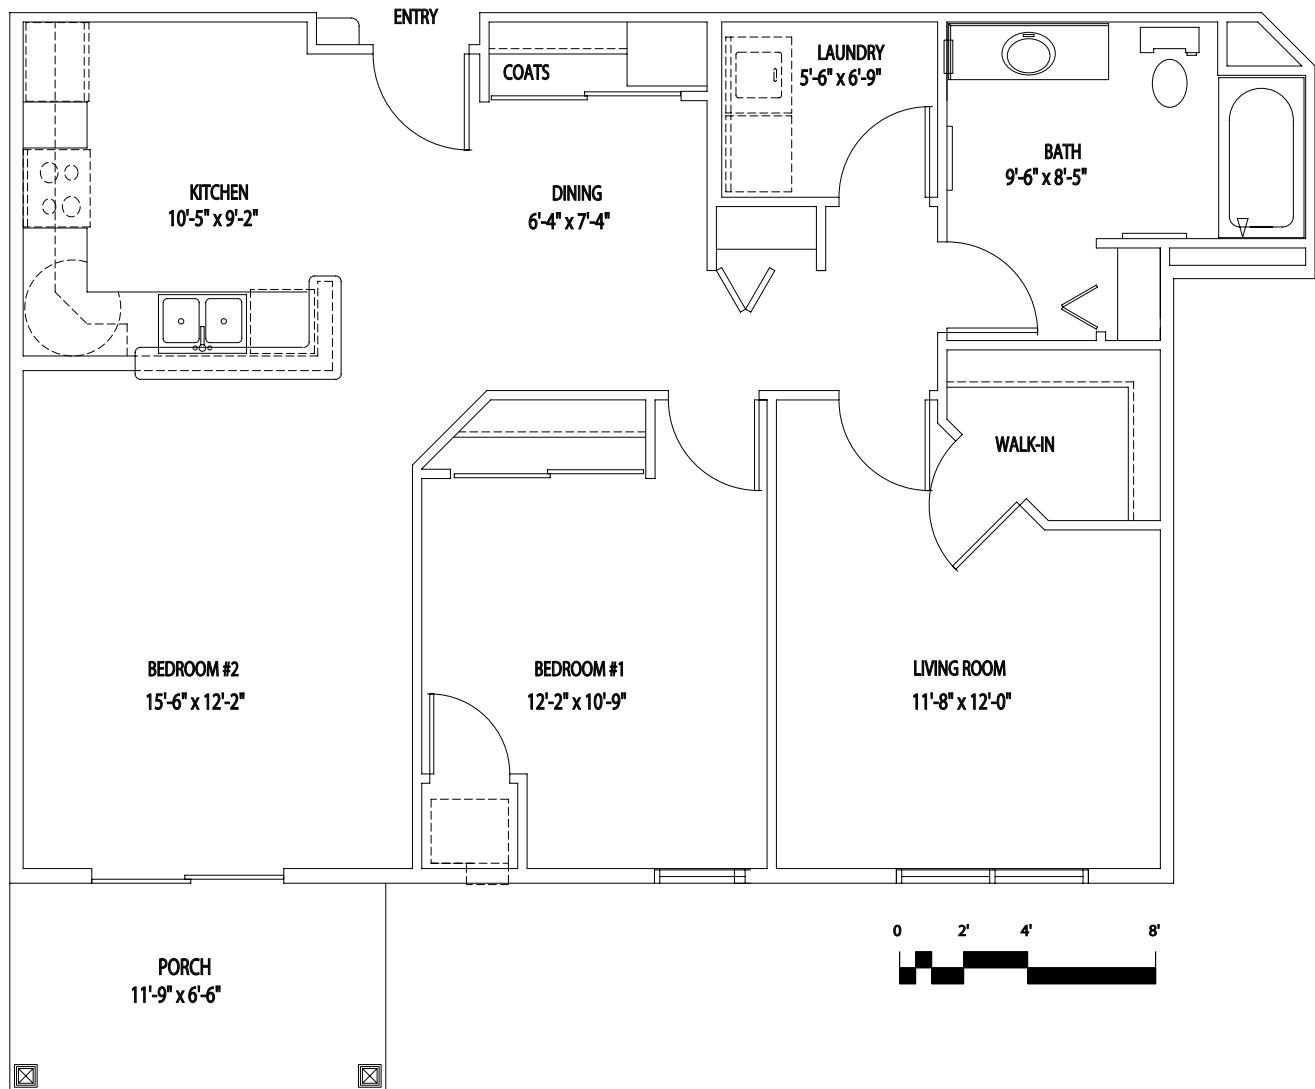

HILLSIDE WOODS II

Apartment Homes for Seniors

3270 Hillside Drive

Delafield, WI 53018

Unit A6

Two Bedrooms with One Bath

1011 Square Feet