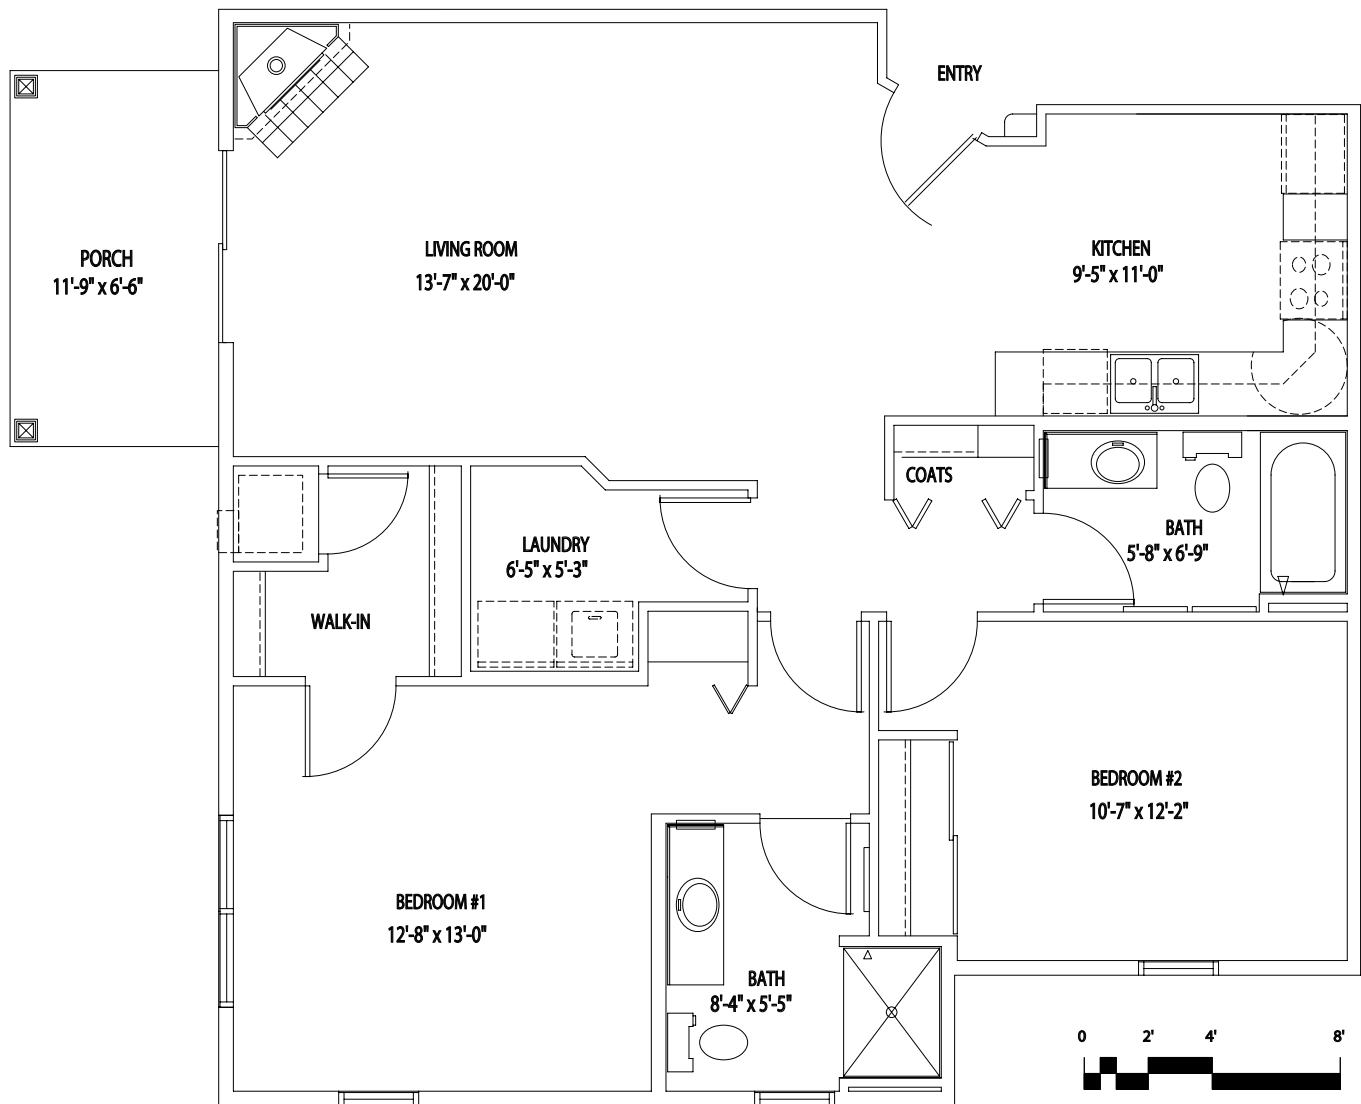

HILLSIDE WOODS II

Apartment Homes for Seniors

3270 Hillside Drive

Delafield, WI 53018

Unit C

Two Bedrooms with One & 3/4 Baths

1115 Square Feet