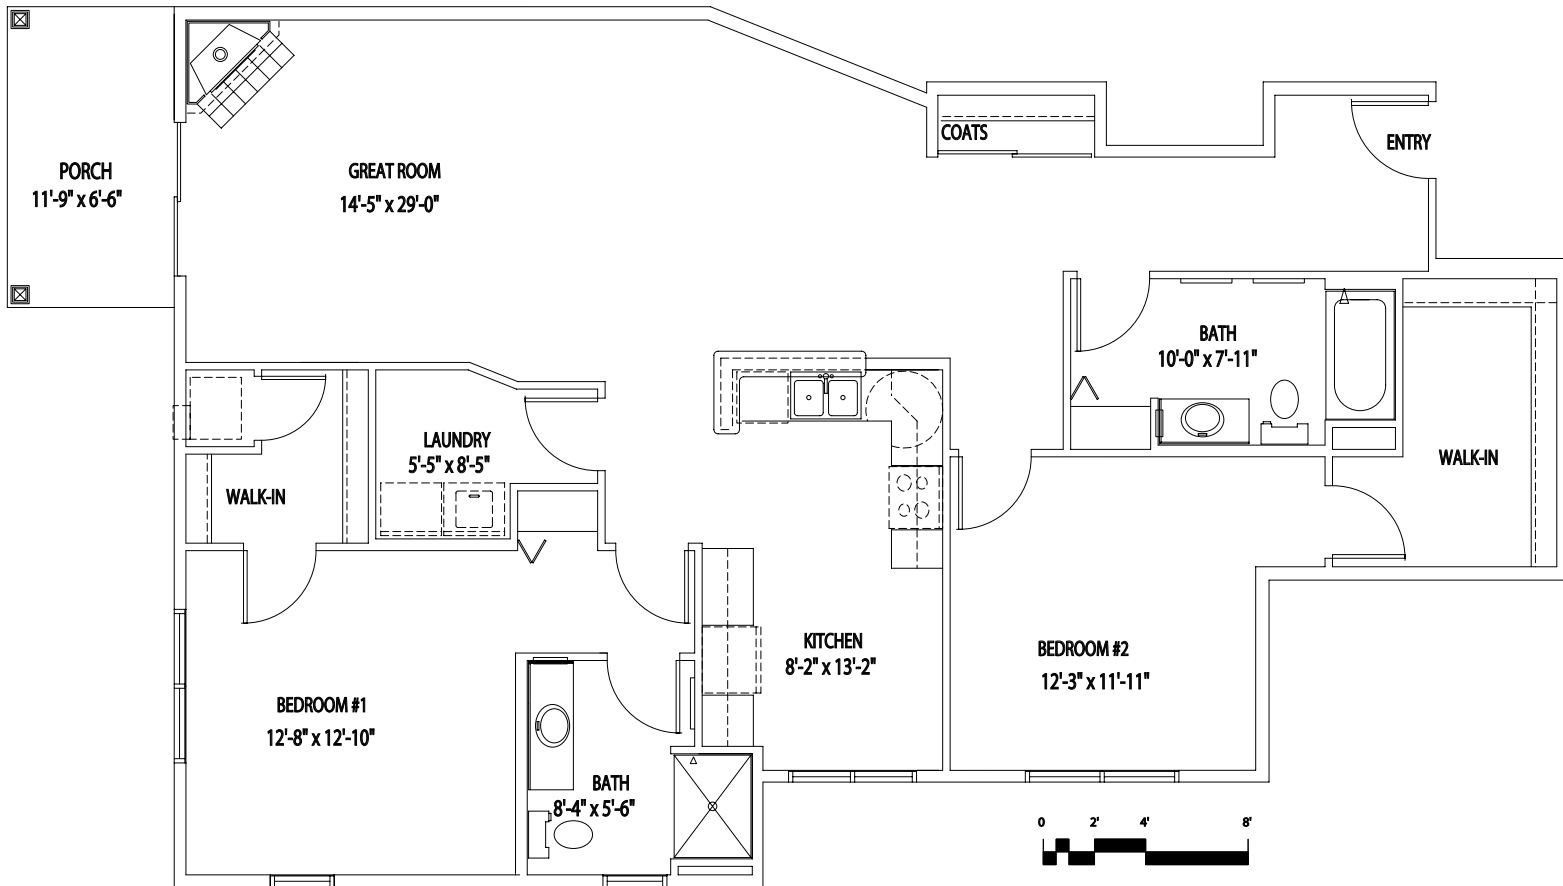

HILLSIDE WOODS II

Apartment Homes for Seniors

3270 Hillside Drive

Delafield, WI 53018

Unit C2

Two Bedrooms with One & 3/4 Baths

1480 Square Feet