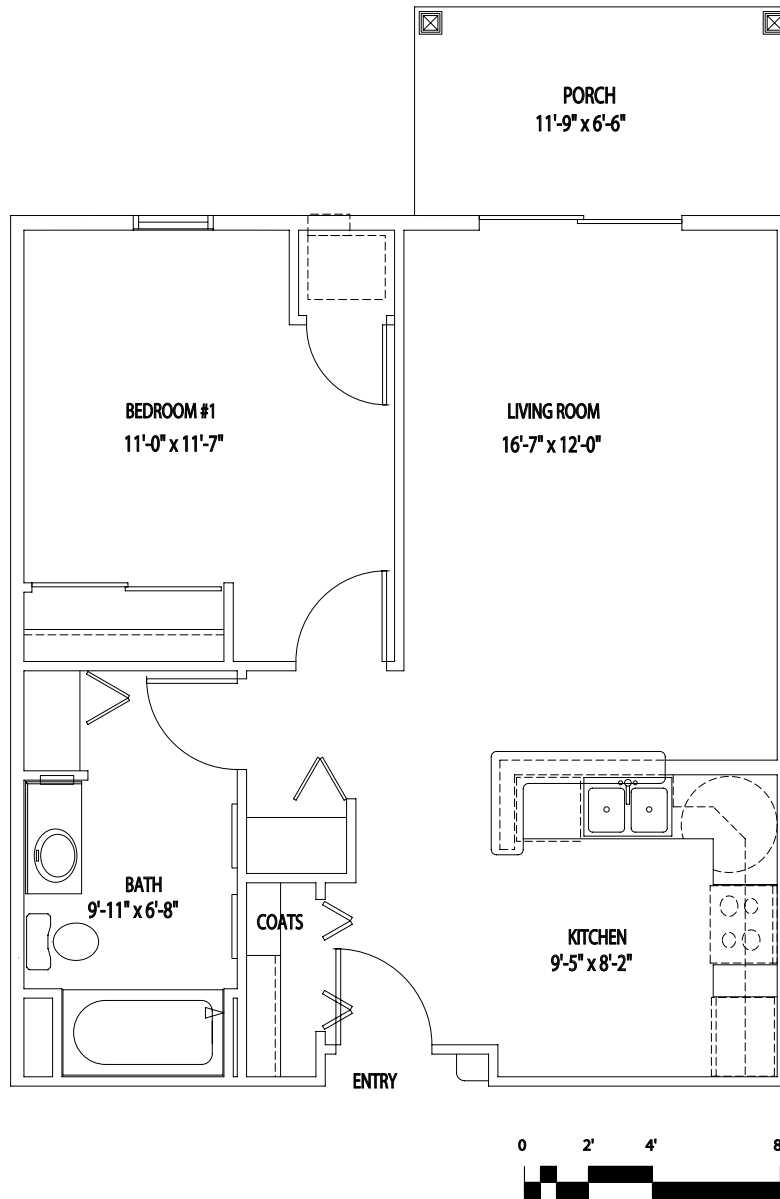

HILLSIDE WOODS II

Apartment Homes for Seniors

3270 Hillside Drive

Delafield, WI 53018

Unit D

One Bedroom with One Bath

655 Square Feet