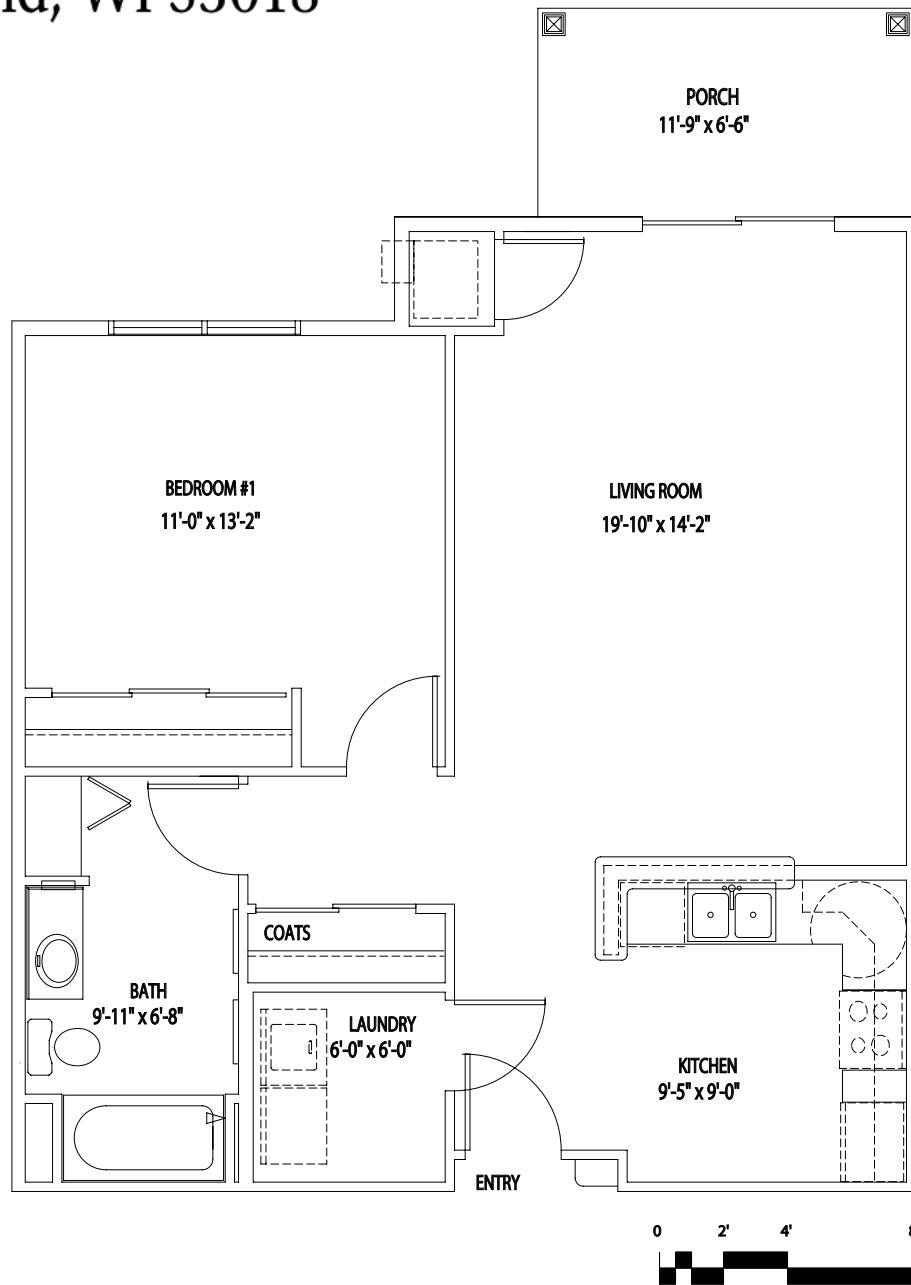

# HILLSIDE WOODS II

Apartment Homes for Seniors

3270 Hillside Drive

Delafield, WI 53018

## Unit D6

One Bedroom with One Bath

800 Square Feet