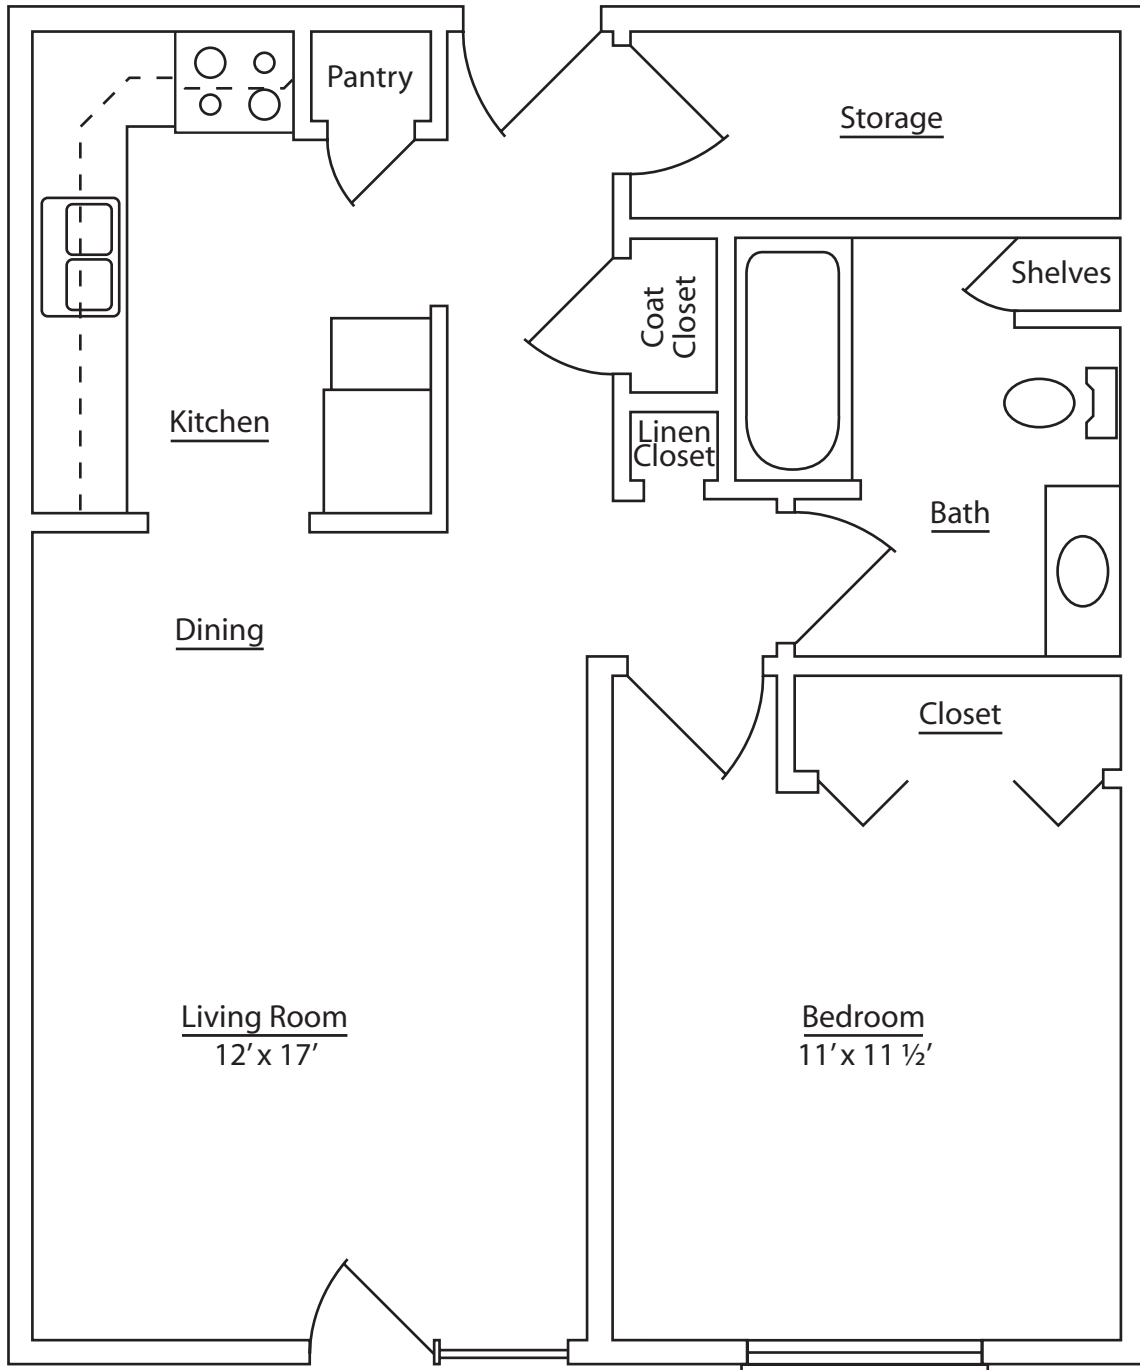

PHEASANT BRANCH

Apartment Homes for Seniors
6430 Pheasant Lane
Middleton, WI 53562
(608) 836-5905

Unit A

One Bedroom, One Bath

Approx. 672 sf

(Note: Floor plan is not to scale)