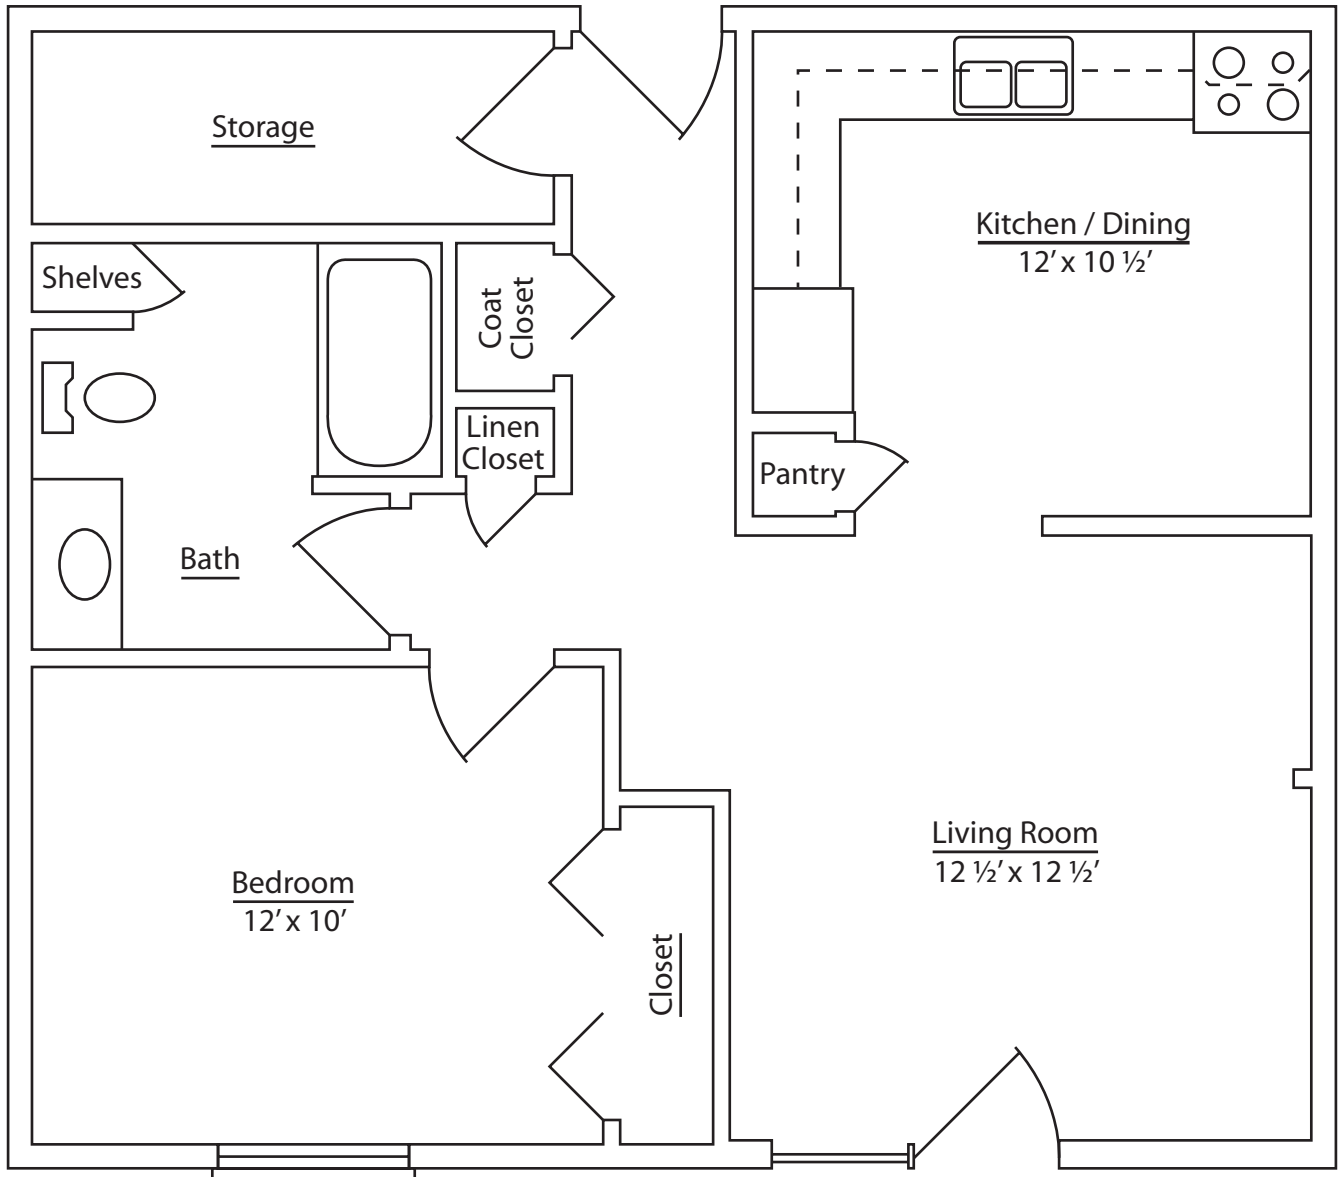

PHEASANT BRANCH

Apartment Homes for Seniors
6430 Pheasant Lane
Middleton, WI 53562
(608) 836-5905

Unit B

One Bedroom, One Bath

Approx. 720 sf

(Note: Floor plan is not to scale)