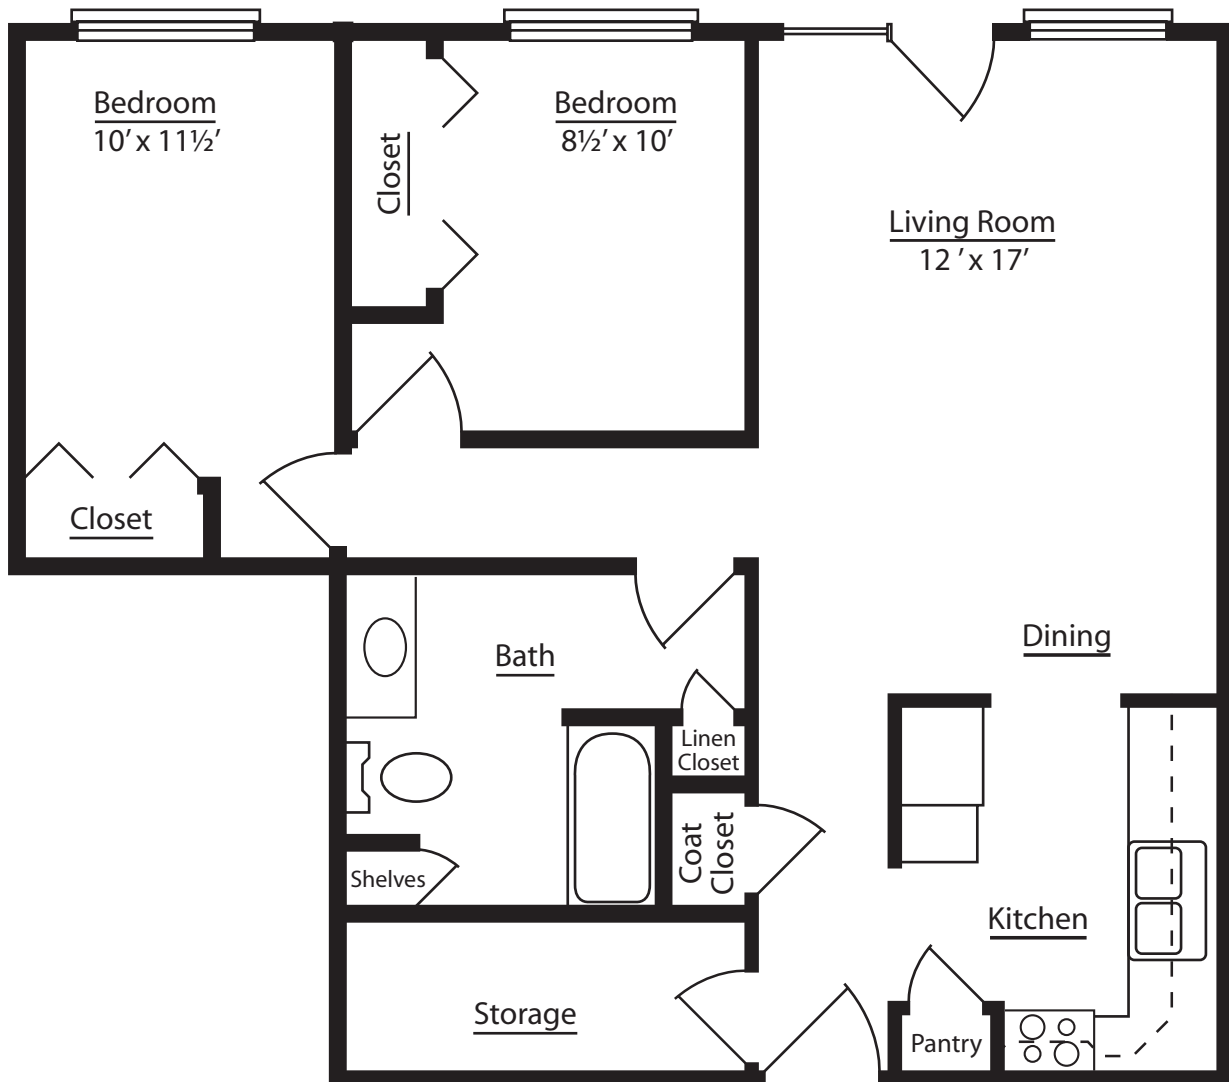

PHEASANT BRANCH

Apartment Homes for Seniors
6430 Pheasant Lane
Middleton, WI 53562
(608) 836-5905

Unit C

Two Bedroom, One Bath

Approx. 824 sf

(Note: Floor plan is not to scale)