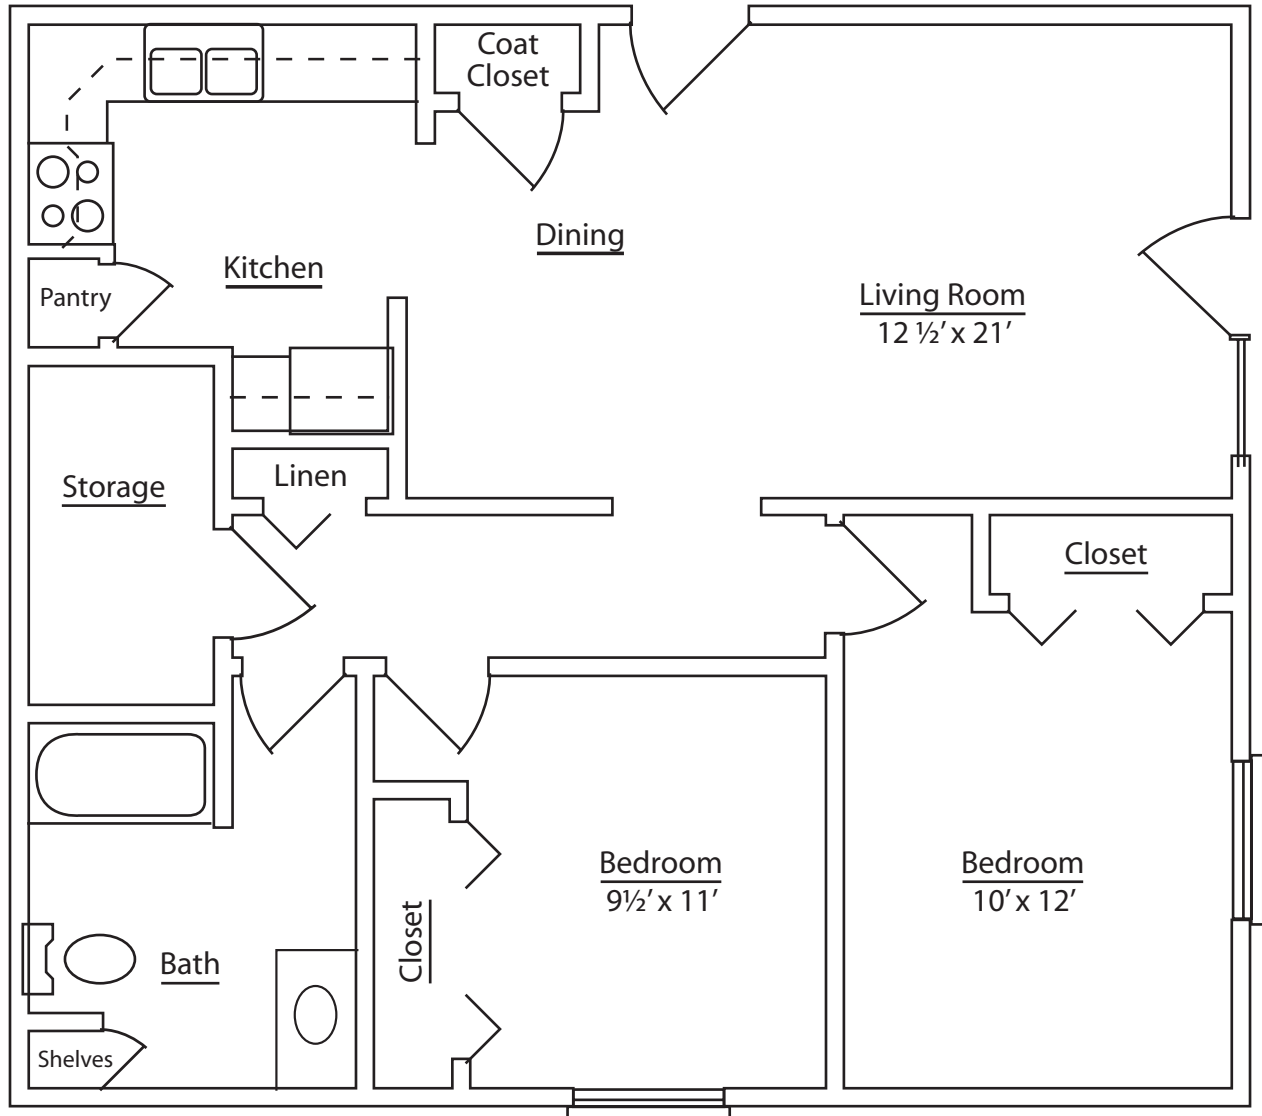

## Unit D

Two Bedroom, One Bath

Approx. 896 sf

(Note: Floor plan is not to scale)