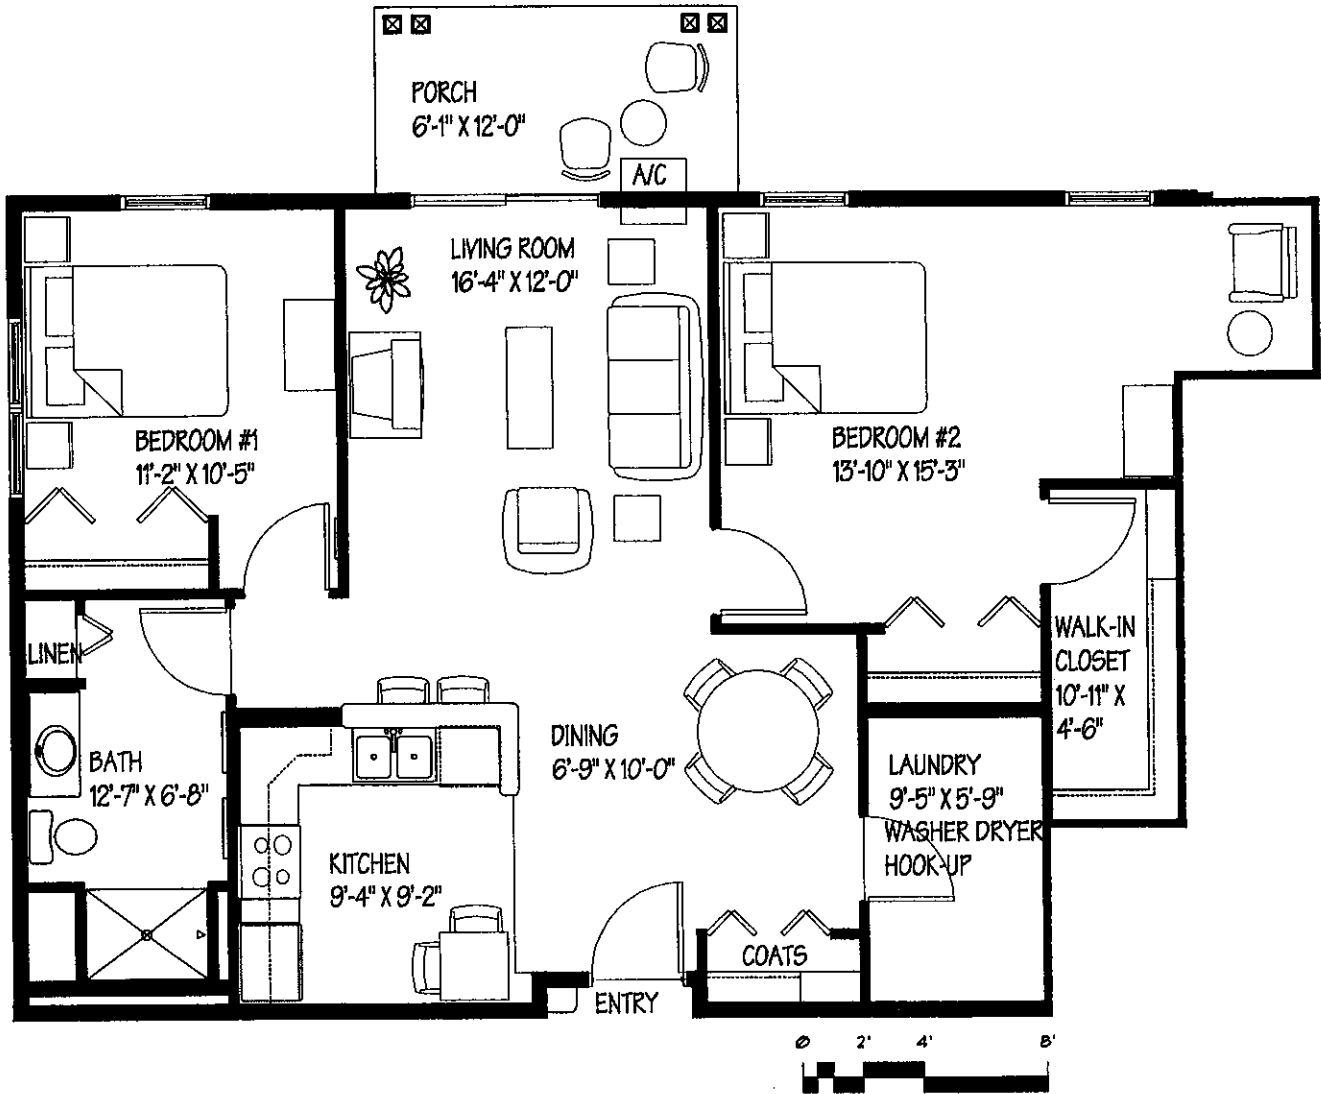

3953 S. Prairie Hill Lane
Greenfield, WI 53228
(414) 541-3333

Another quality development by Horizon
www.horizon seniorservices.com

UNIT A5 - Extended Bedroom

Two Bedrooms with One Bath

1050 Square Feet

Monthly Rate _____