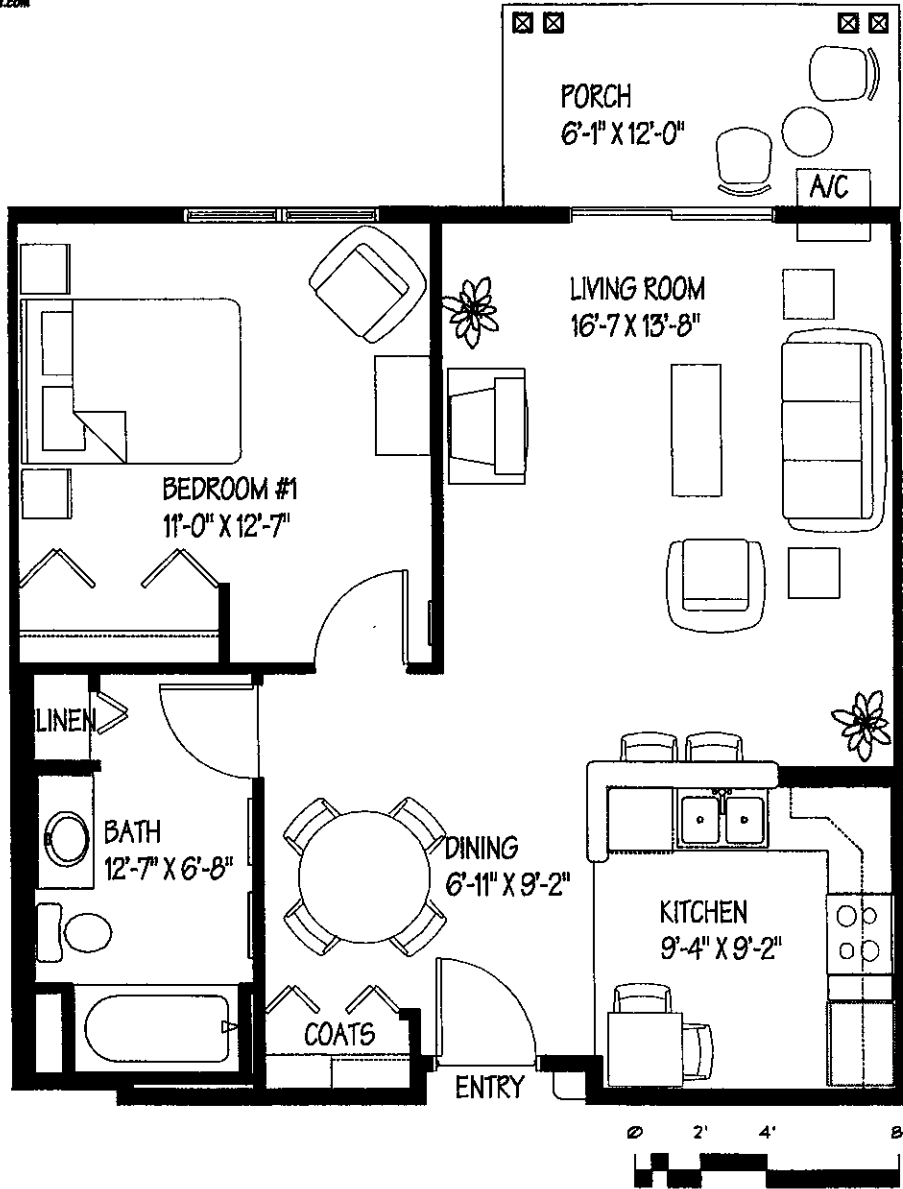

3953 S. Prairie Hill Lane
Greenfield, WI 53228
(414) 541-3333

Another quality development by Horizon
www.horizonrealestateservices.com

UNIT D4

One Bedroom with One Bath
735 Square Feet
Monthly Rate _____