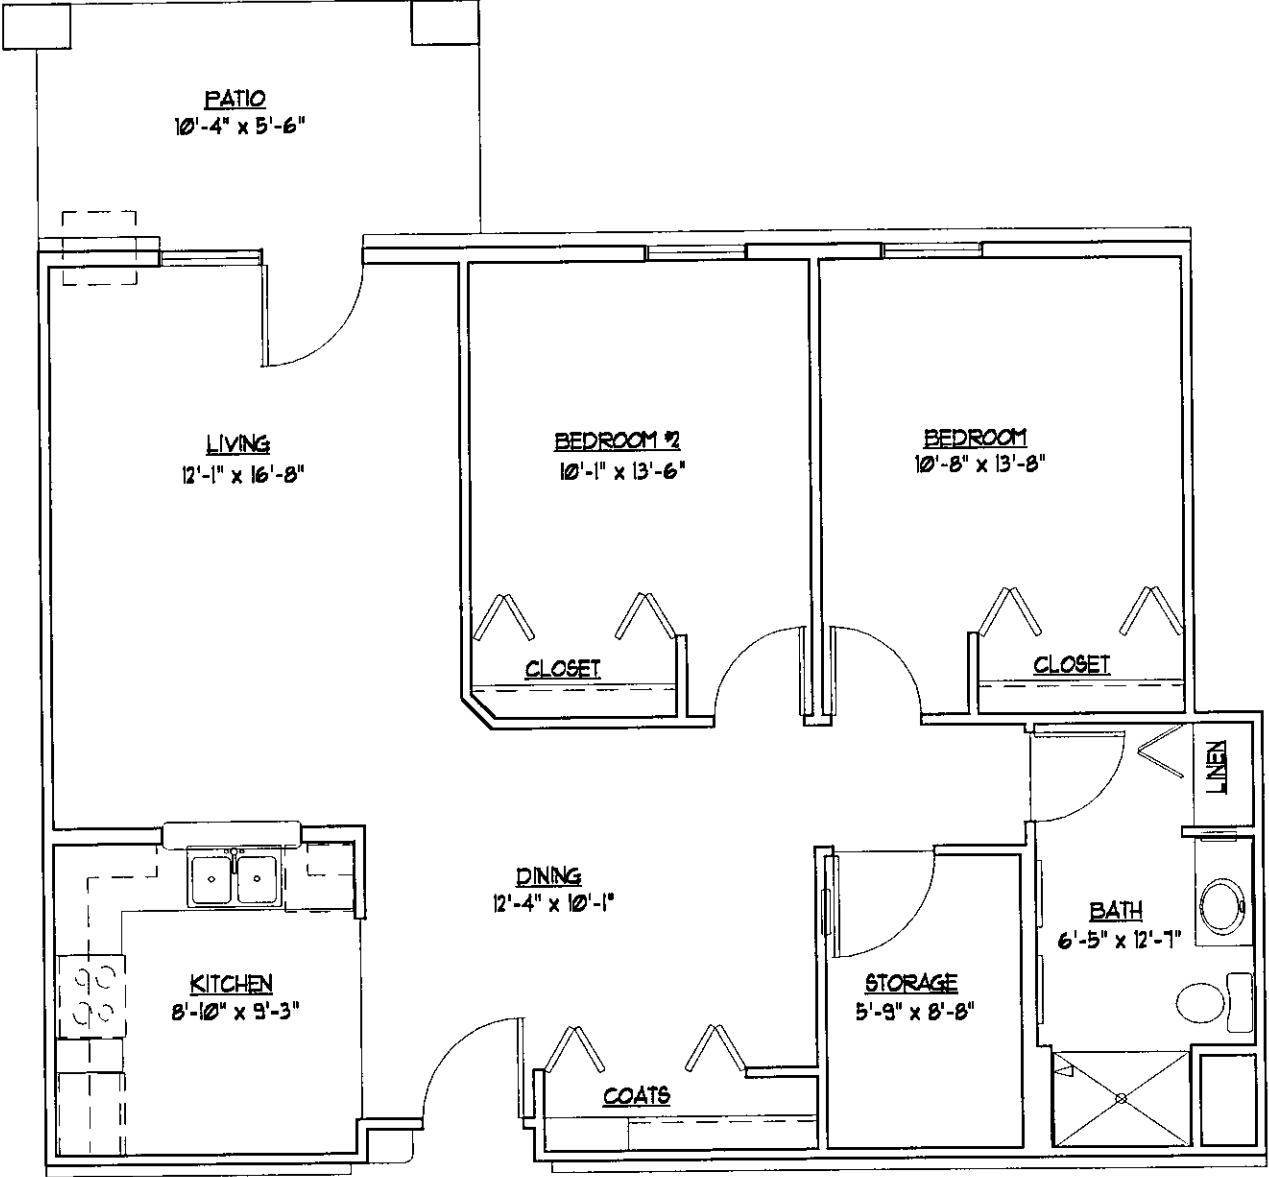

WHITE OAKS SENIOR APARTMENTS UNIT A1 – SHOWER

**TWO BEDROOM/ ONE BATH
951 SQUARE FEET**