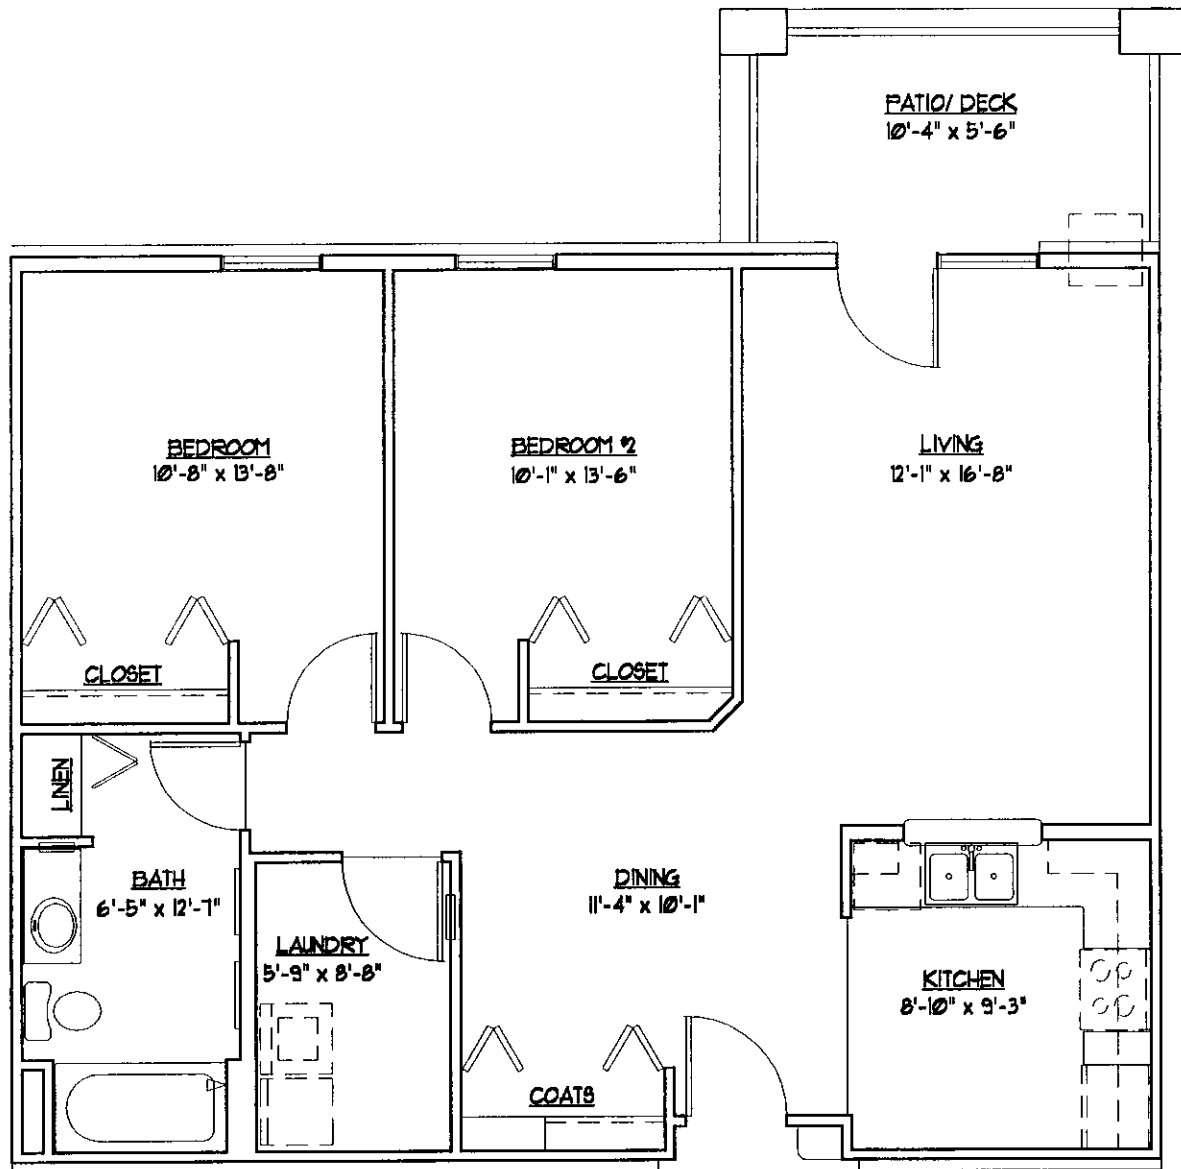

# WHITE OAKS SENIOR APARTMENTS UNIT A5

**TWO BEDROOM/ ONE BATH**  
**980 SQUARE FEET**  
**UNIT A6 - 1,163 SF**