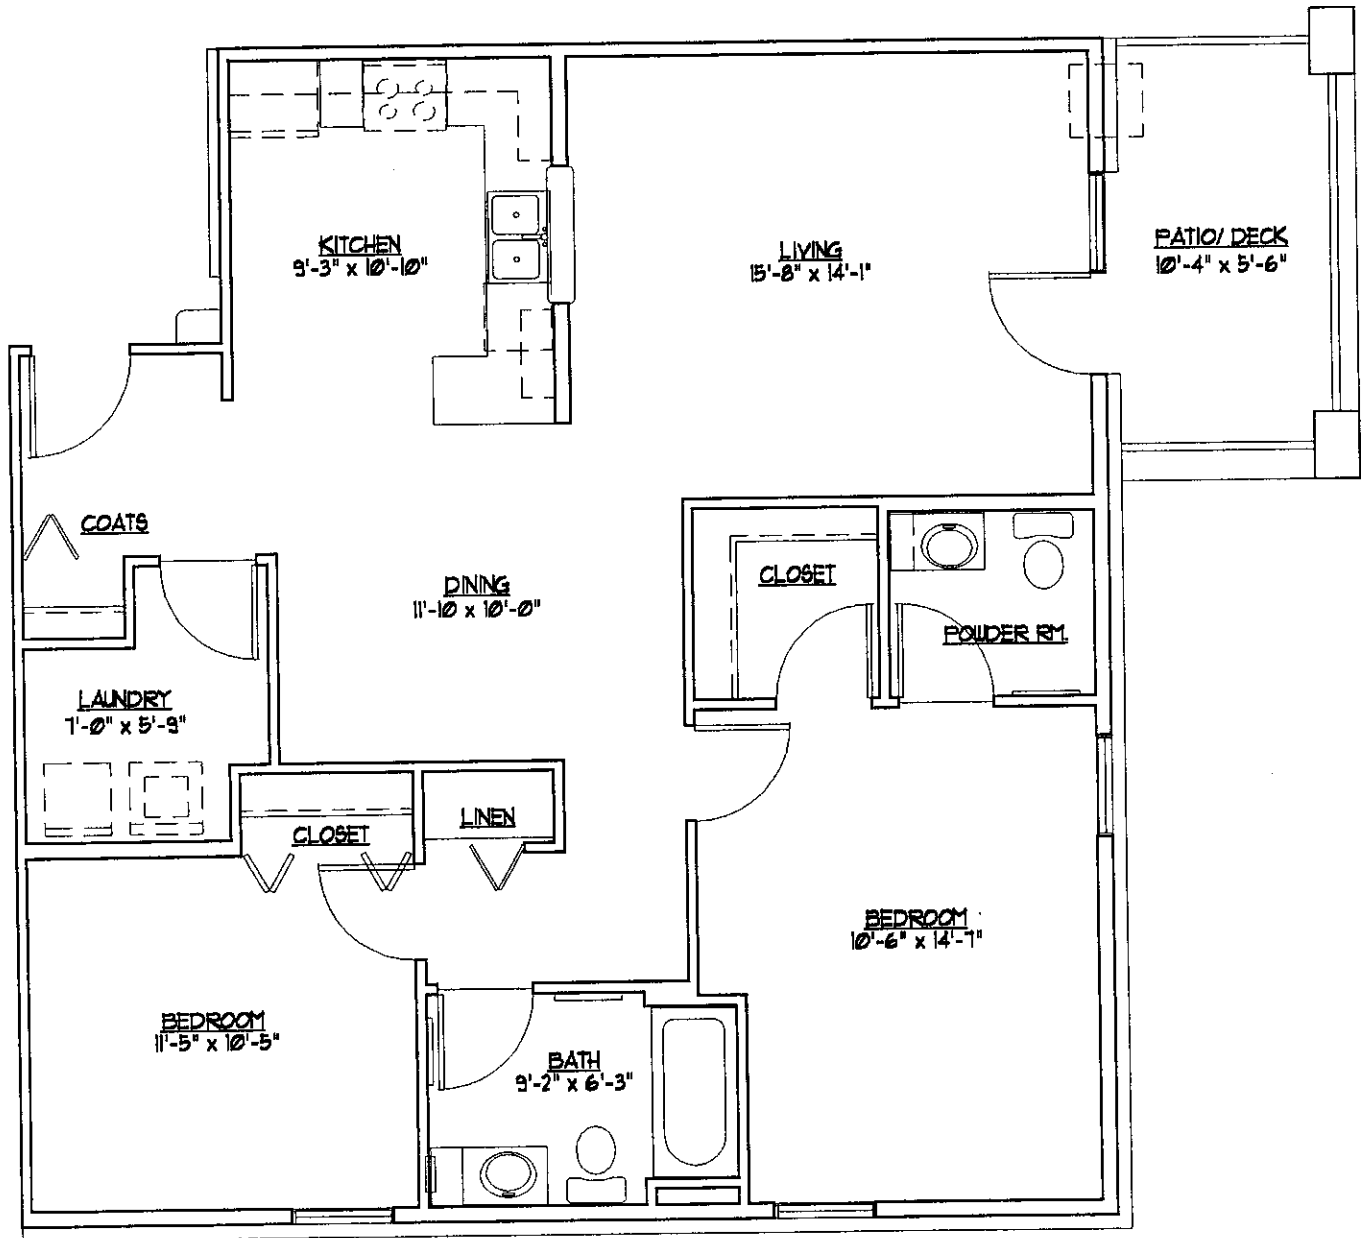

WHITE OAKS SENIOR APARTMENTS UNIT C

**TWO BEDROOM/ ONE & ONE HALF BATH
1,065 SQUARE FEET**