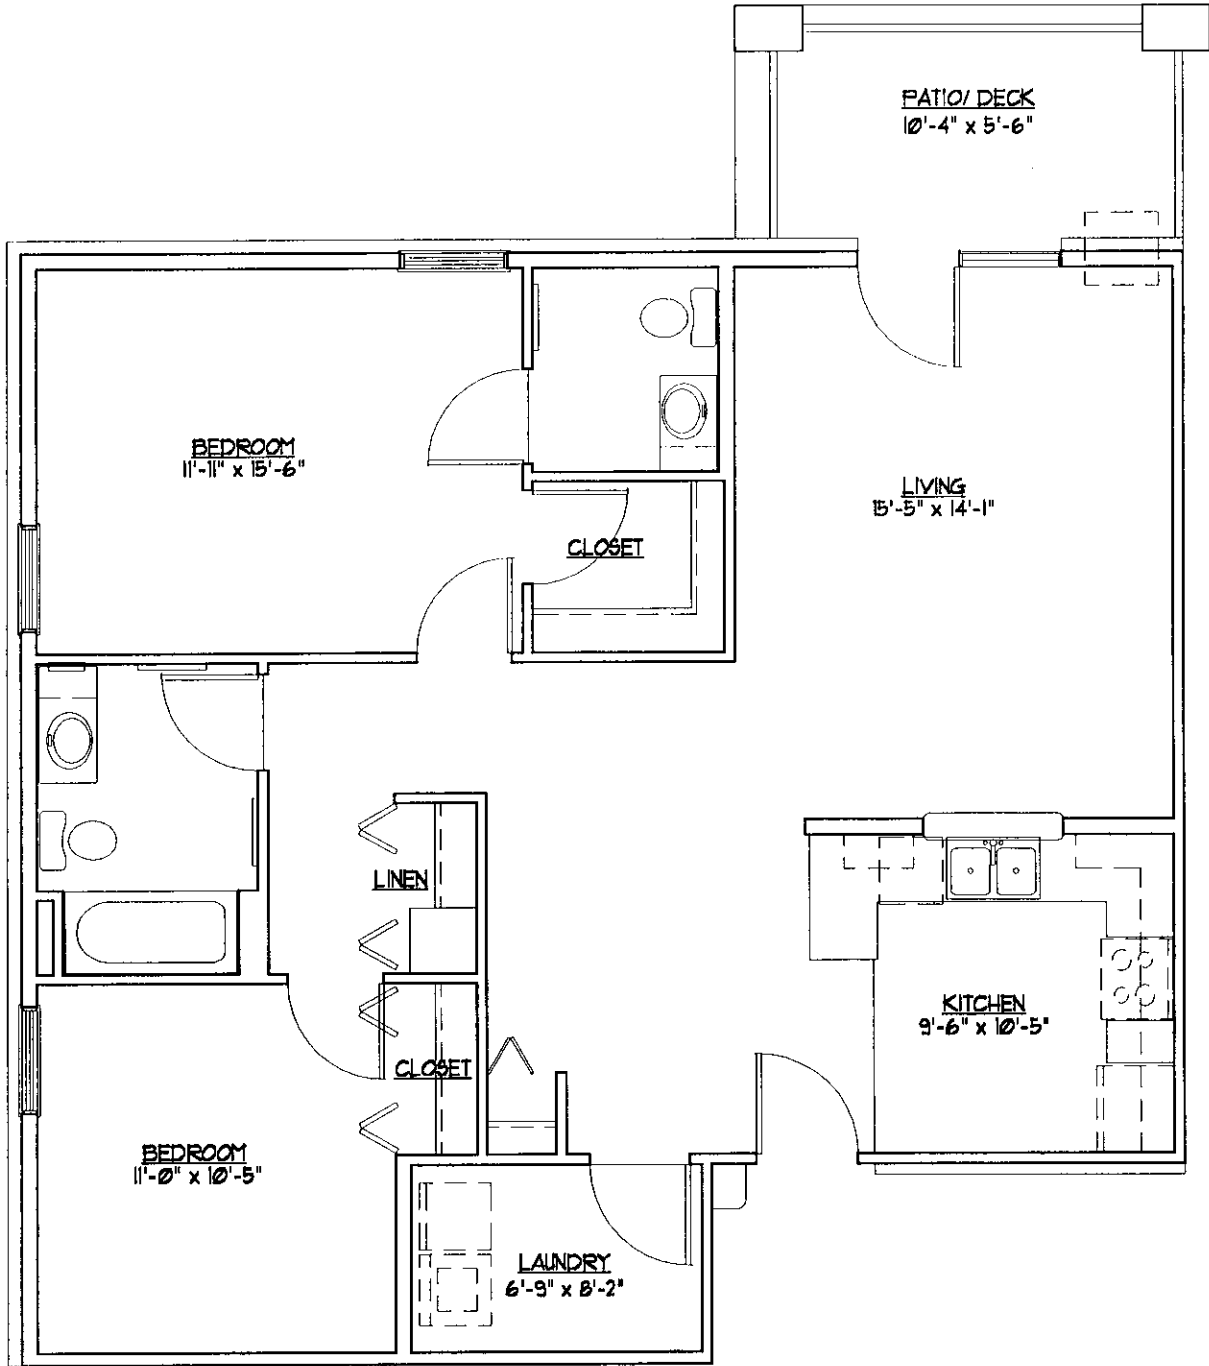

WHITE OAKS SENIOR APARTMENTS UNIT C1

**TWO BEDROOM/ ONE & ONE HALF BATH
1,049 SQUARE FEET**