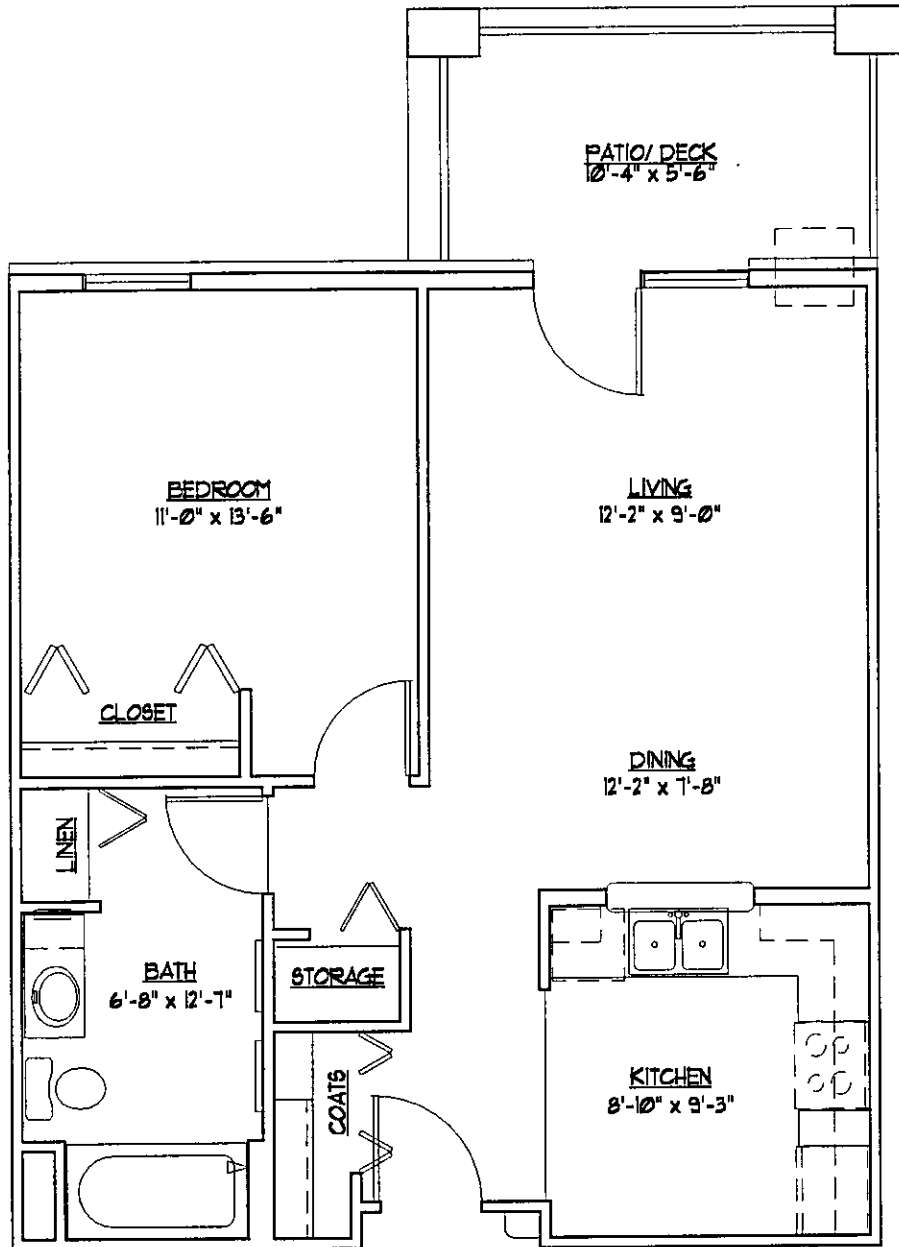

WHITE OAKS SENIOR APARTMENTS UNIT D

ONE BEDROOM/ ONE BATH
653 SQUARE FEET
UNIT D1 680 SF
UNIT D3 860 SF