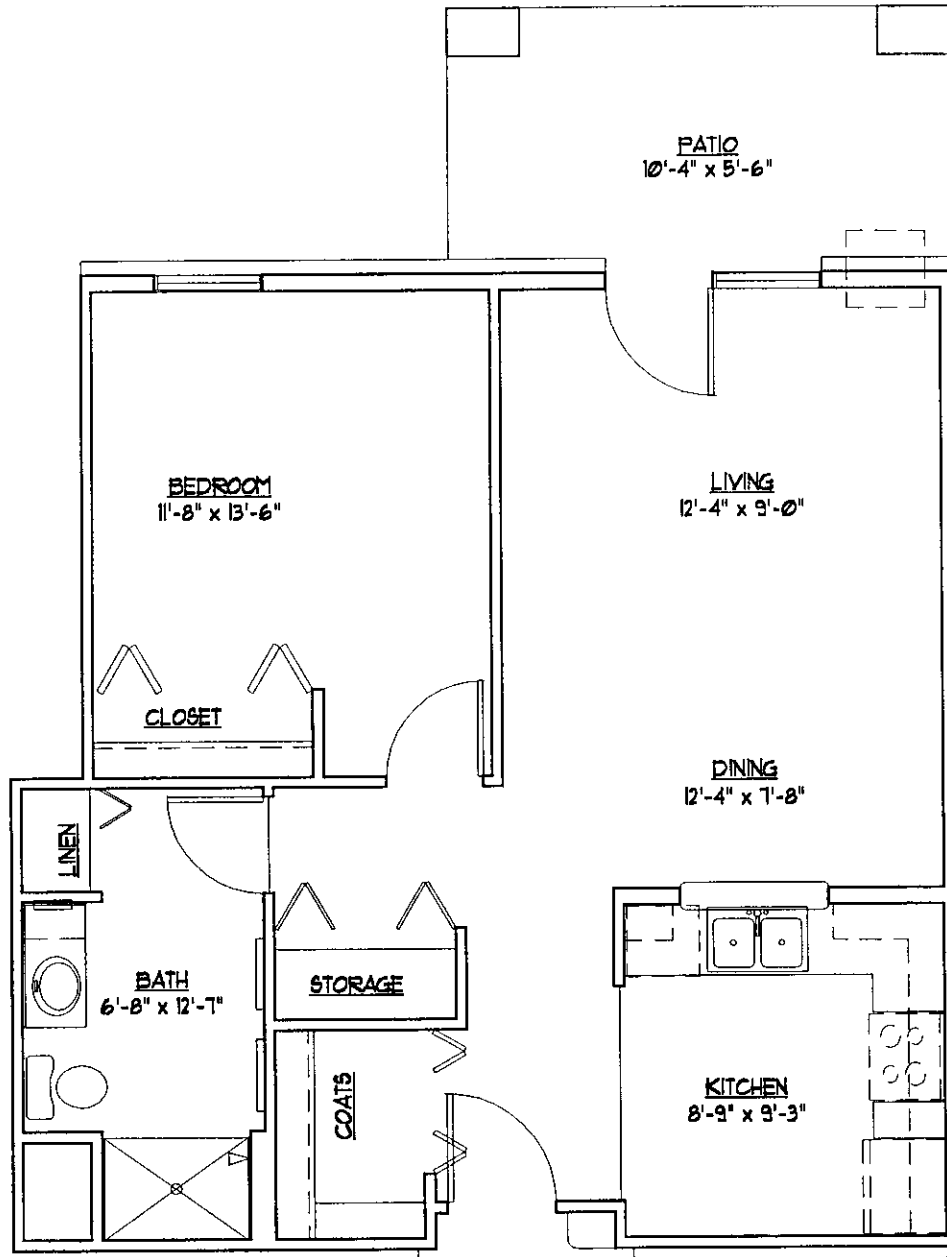

WHITE OAKS SENIOR APARTMENTS UNIT D2 - SHOWER

**ONE BEDROOM/ ONE BATH
669 SQUARE FEET**