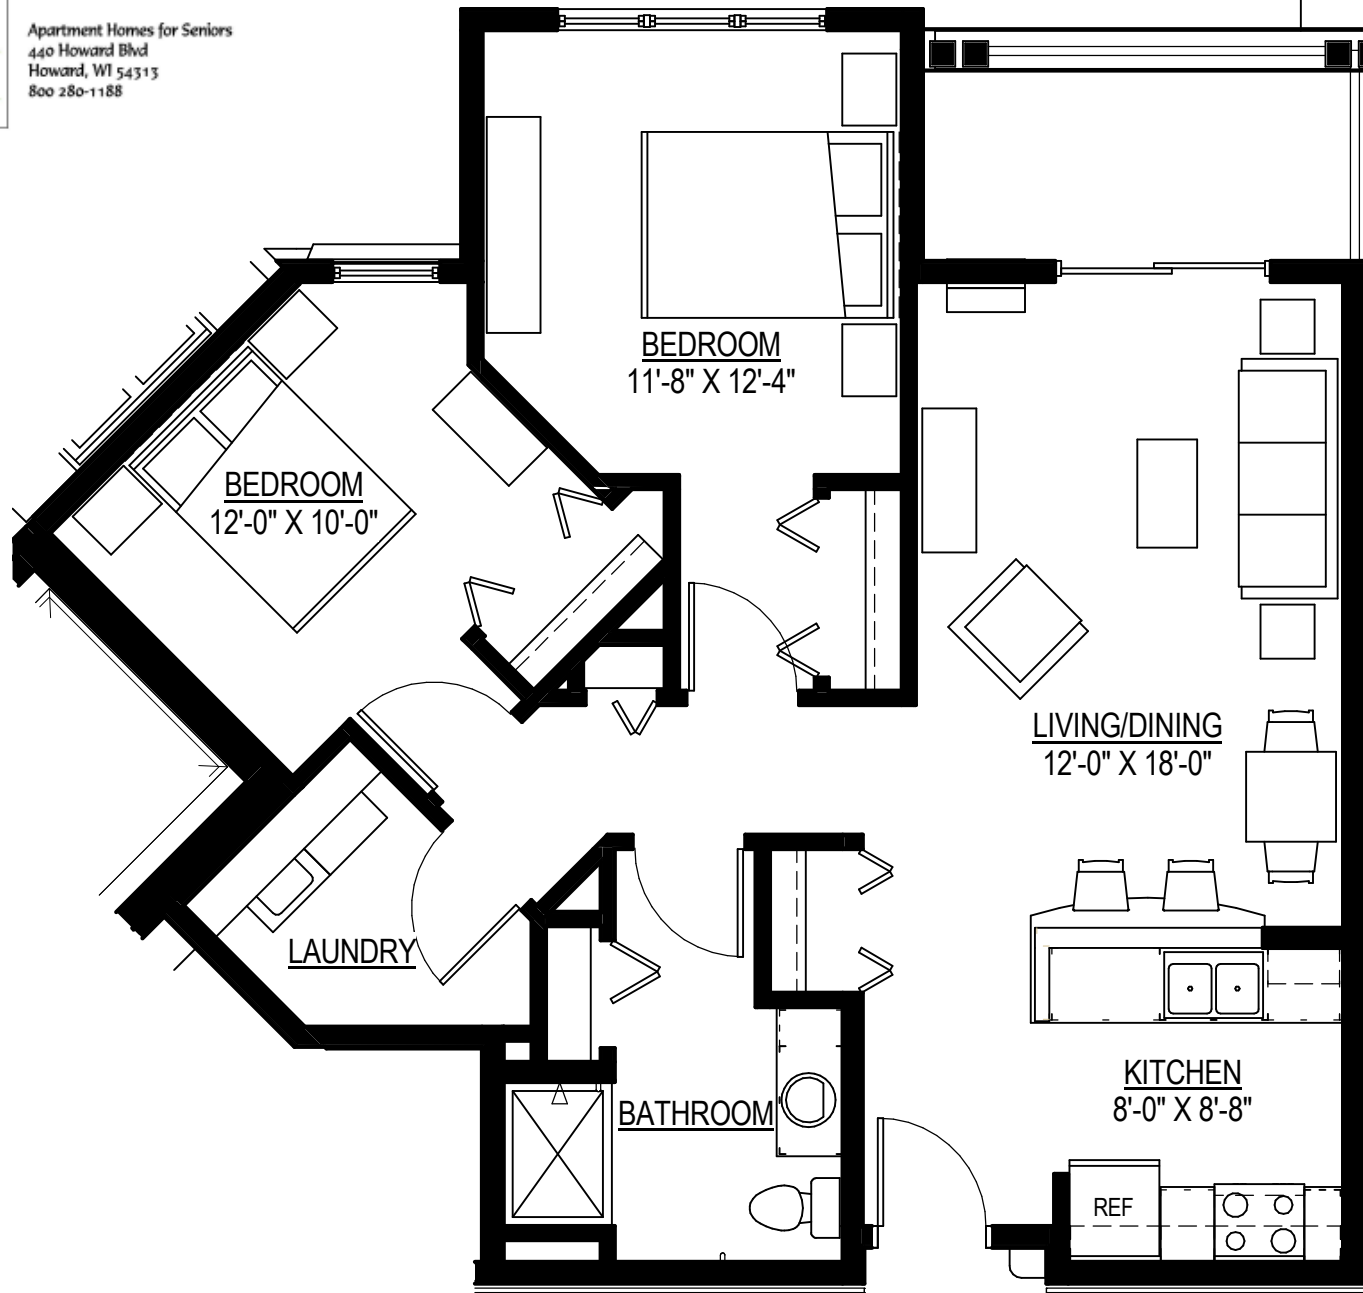

Apartment Homes for Seniors  
440 Howard Blvd  
Howard, WI 54313  
800 280-1188

APARTMENT STYLE A1 (A2 SIM) - 950 Square Feet

Two Bedrooms with One Bath - Galley Kitchen  
Monthly Rate

Apts. 212, 214, 312, & 314