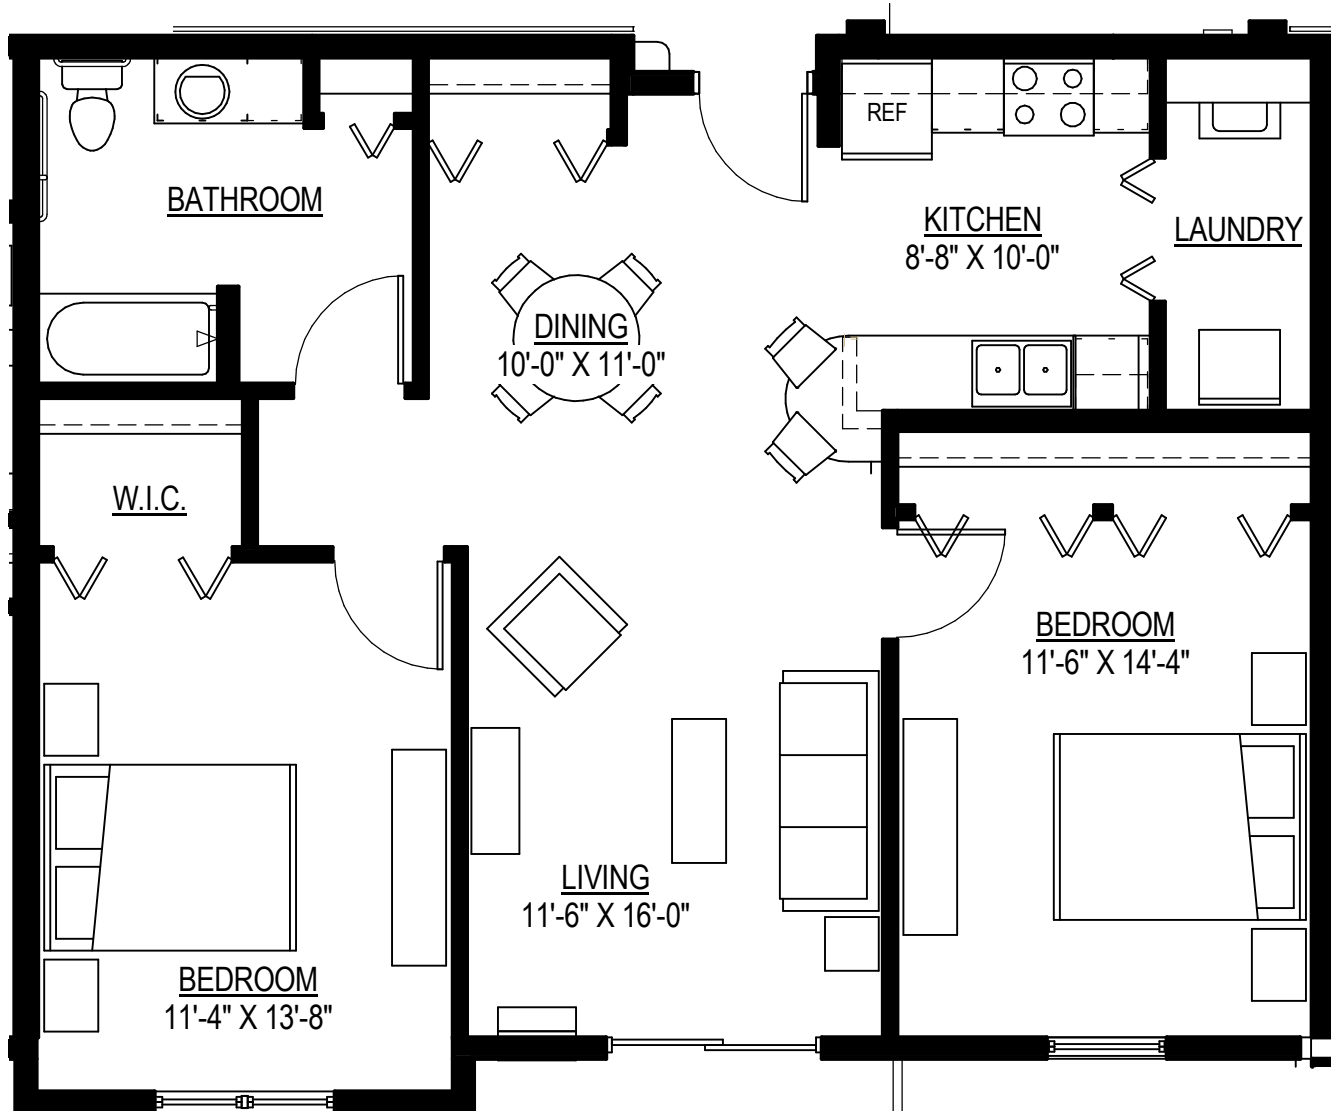

Apartment Homes for Seniors
 440 Howard Blvd
 Howard, WI 54313
 800 280-1188

APARTMENT STYLE A4 ADA - 1,030 Square Feet

Two Bedrooms with One Bath - Galley Kitchen
 Monthly Rate

Apt. 307