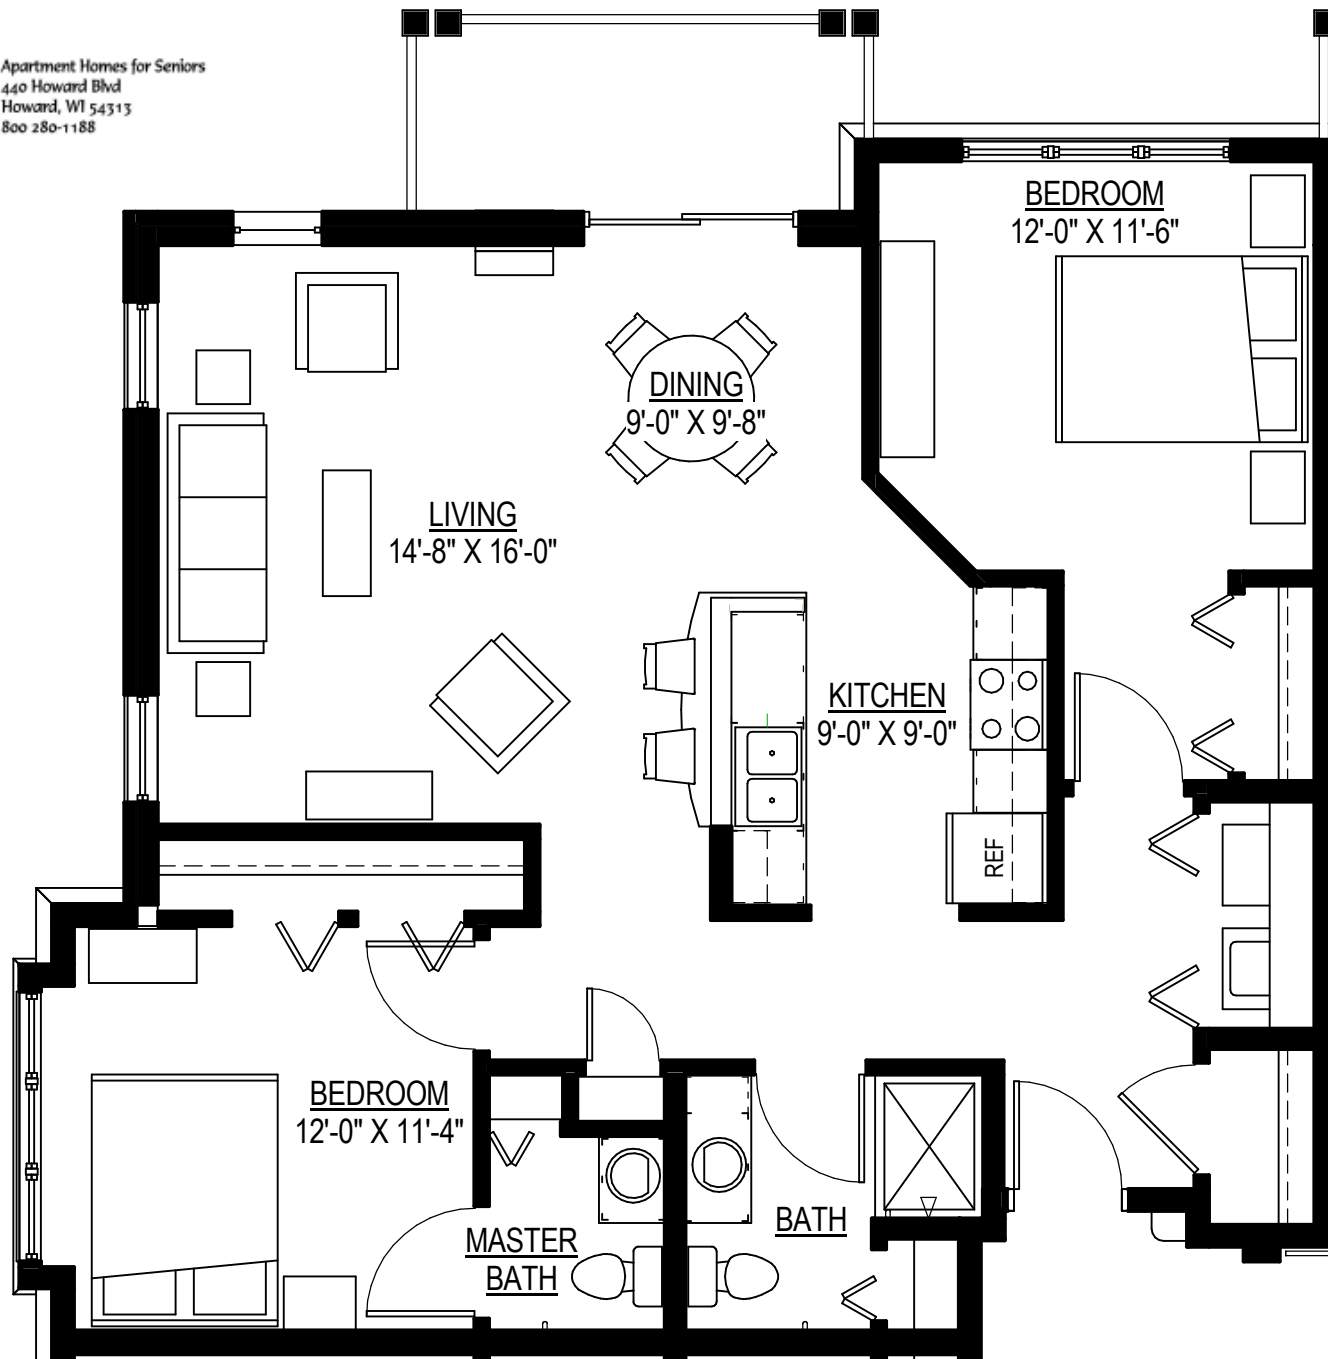

Apartment Homes for Seniors  
 440 Howard Blvd  
 Howard, WI 54313  
 800 280-1188

APARTMENT STYLE C1 (C SIM) - 1,050 Square Feet

Two Bedrooms with Two Bath - Galley Kitchen

Monthly Rate

Apts. 100, 101, 118, 119, 200, 201, 218, 219, 300, 301, 318, & 319