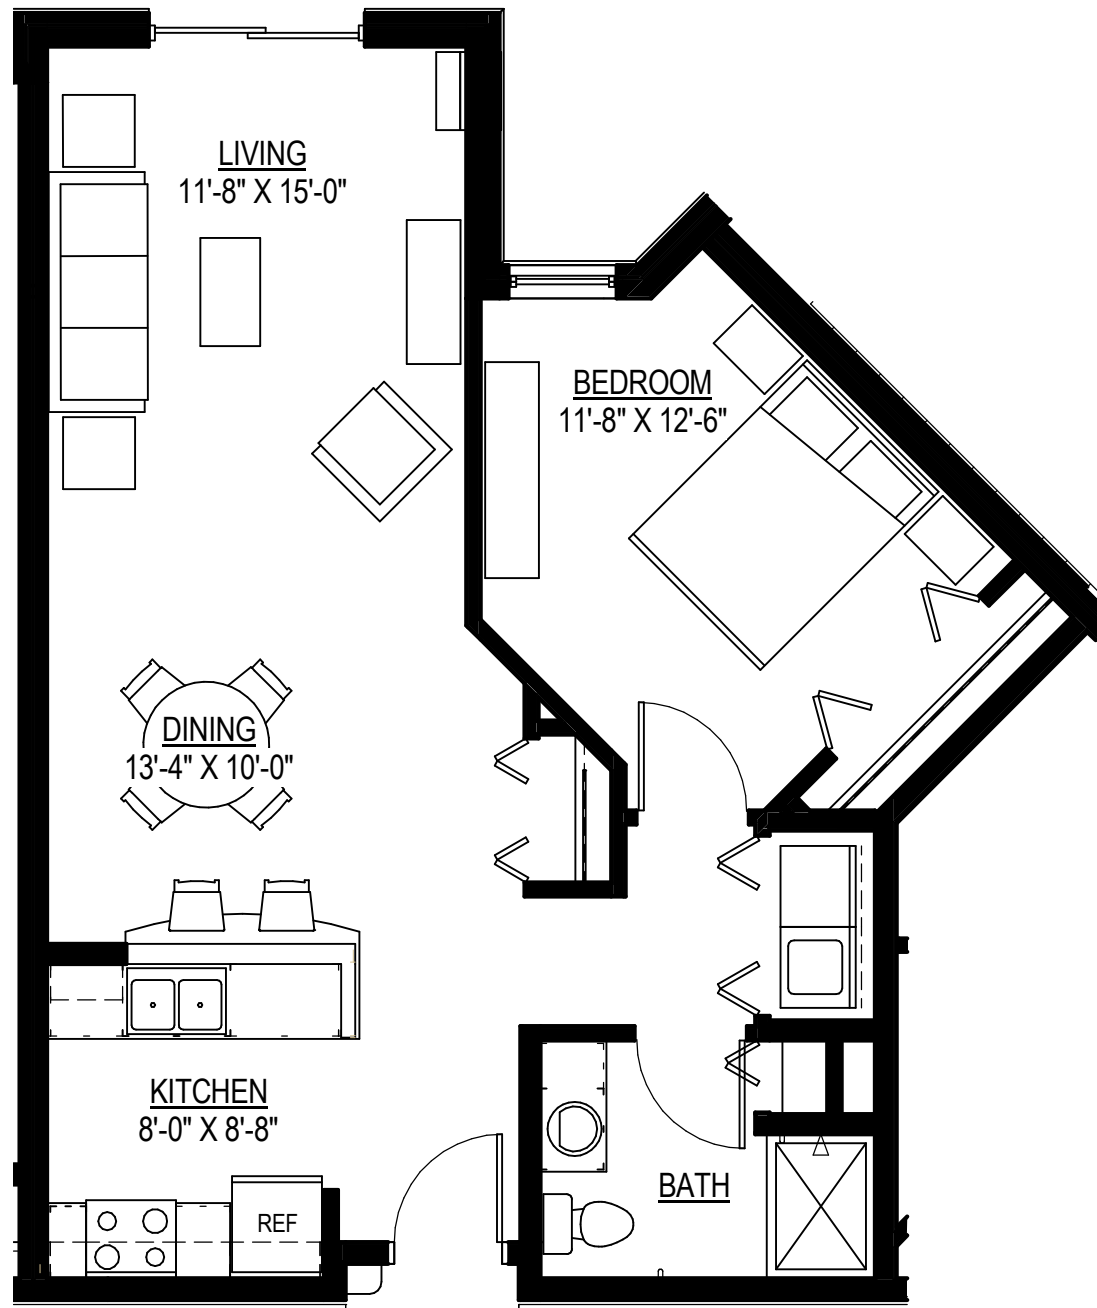

Apartment Homes for Seniors
440 Howard Blvd
Howard, WI 54313
800 280-1188

APARTMENT STYLE D2 - 785 Square Feet

One Bedroom with One Bath - Galley Kitchen

Monthly Rate

Apt. 114