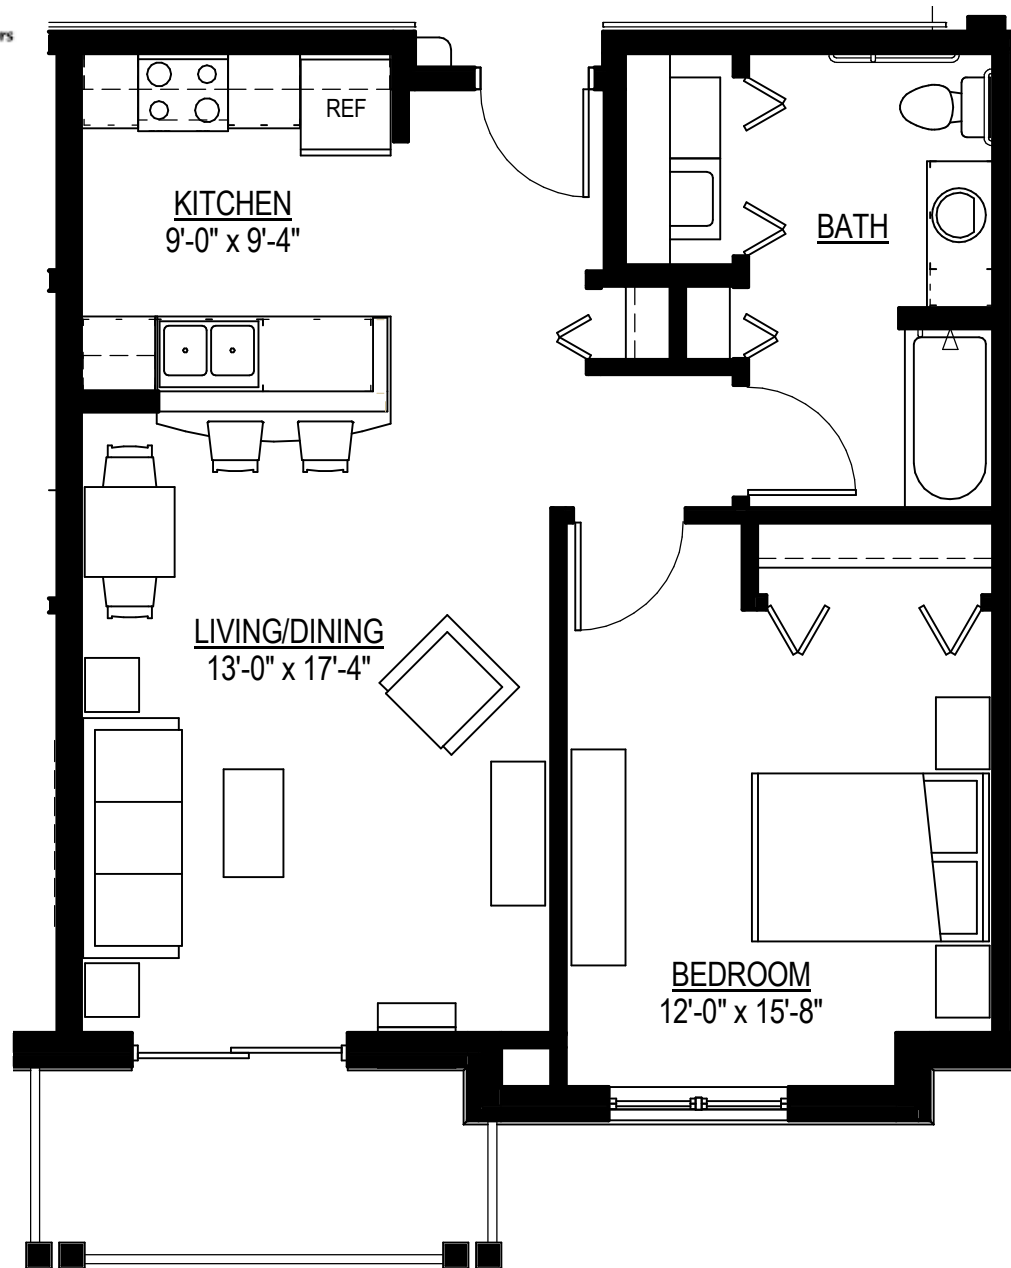

Apartment Homes for Seniors
440 Howard Blvd
Howard, WI 54313
800 280-1188

APARTMENT STYLE D3 ADA - 750 Square Feet

One Bedroom with One Bath - Galley Kitchen
Monthly Rate

Apt. 111